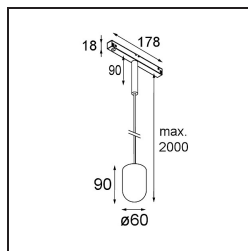

Specifications

Material	13541082
Light Source Type	LED
LED Type	PLACEBO - TCI LED WARMDIM
LED technology	LED PCB
CRI	Min. 90
Colour Temperature	1800-3000K (Warm Dim)
Lifetime	L80B20 @50,000 Hours
Lamp Included	Yes
Number of Light Sources	1
CIE flux code	20 44 71 45 58
Binning (SDCM)	3
Light Direction	Up
Input Voltage	48Vdc
Luminaire power (W)	8.4
Electrical Class	III
IP Rating	20
Glow wire rating (°C)	960
Dimming Protocol	DALI
DALI Standard	DALI-2
Indoor/Outdoor	Indoor
Application	Ceiling
Mounting	Suspended
Adjustability	Not Applicable
Distance to Lighted Object (m)	0,1
Primary Colour & Primary Finish	Bronze, Brushed Anodised
Gross weight (g)	558.0
Luminous flux per lamp (lm)	365
Efficacy (lm/W)	43
Glare rating	16

Remark

- Glass ball or tube not included
 - Longer suspension cable on request (standard length is 2 meter)
 - This is not a complete product. Placebo Glass or Placebo Tube and Pista track 48V system required.
 - This is not a complete product. Placebo Glass or Placebo Tube and Pista track 48V system required.
 - For installations without dimmer, it is recommended to use 1-10 V luminaires.
-