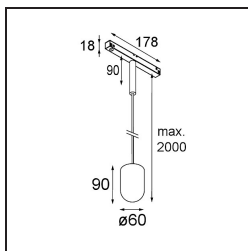

Date
Customer
Project
Type

Placebo Track 48V Suspended Up 60 lx LED 1800-3000K WD DALI Black Brushed Anodised

Placebo is a paradigm of playful choices of up and down light. You will soon discover the many options it comes with, giving you even more choices. Different shapes, sizes and shades designed for you, and then add all the colour combinations. All playful instruments to turn your creative vision into lovely rhythms of pure forms and light.

Specifications

Material	13541081
Light Source Type	LED
LED Type	PLACEBO - TCI LED WARMDIM
LED technology	LED PCB
CRI	Min. 90
Colour Temperature	1800-3000K (Warm Dim)
Lifetime	L80B20 @50,000 Hours
Lamp Included	Yes
Number of Light Sources	1
CIE flux code	20 44 71 45 58
Binning (SDCM)	3
Light Direction	Up
Input Voltage	48Vdc
Luminaire power (W)	8.4
Electrical Class	III
IP Rating	20
Glow wire rating (°C)	960
Dimming Protocol	DALI
DALI Standard	DALI-2
Indoor/Outdoor	Indoor
Application	Ceiling
Mounting	Suspended
Adjustability	Not Applicable
Distance to Lighted Object (m)	0,1
Primary Colour & Primary Finish	Black, Brushed Anodised
Gross weight (g)	558.0
Luminous flux per lamp (lm)	365
Efficacy (lm/W)	43
Glare rating	16

Remark

- Glass ball or tube not included
 - Longer suspension cable on request (standard length is 2 meter)
 - This is not a complete product. Placebo Glass or Placebo Tube and Pista track 48V system required.
 - This is not a complete product. Placebo Glass or Placebo Tube and Pista track 48V system required.
 - For installations without dimmer, it is recommended to use 1-10 V luminaires.
-

TM30 & CRI diagram

Light distribution & beam diagram

Optical Accessories

12623038 Glass Tube Up 46 Placebo White Matt

12623238 Glass Tube Up 130 Placebo White Matt

12625038 Glass Ball Up 90 Placebo White Matt