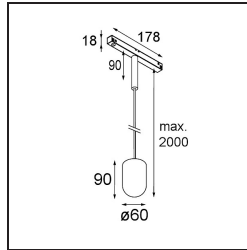

Specifications

Material	13541032
Light Source Type	LED
LED Type	PLACEBO - TCI LED WARMDIM
LED technology	LED PCB
CRI	Min. 90
Colour Temperature	1800-3000K (Warm Dim)
Lifetime	L80B20 @50,000 Hours
Lamp Included	Yes
Number of Light Sources	1
CIE flux code	20 44 71 45 58
Binning (SDCM)	3
Light Direction	Up
Input Voltage	48Vdc
Luminaire power (W)	8.4
Electrical Class	III
IP Rating	20
Glow wire rating (°C)	960
Dimming Protocol	DALI
DALI Standard	DALI-2
Indoor/Outdoor	Indoor
Application	Ceiling
Mounting	Suspended
Adjustability	Not Applicable
Distance to Lighted Object (m)	0,1
Primary Colour & Primary Finish	Black, Structure
Gross weight (g)	558.0
Luminous flux per lamp (lm)	365
Efficacy (lm/W)	43
Glare rating	16

Remark

- Glass ball or tube not included
 - Longer suspension cable on request (standard length is 2 meter)
 - This is not a complete product. Placebo Glass or Placebo Tube and Pista track 48V system required.
 - This is not a complete product. Placebo Glass or Placebo Tube and Pista track 48V system required.
 - For installations without dimmer, it is recommended to use 1-10 V luminaires.
-