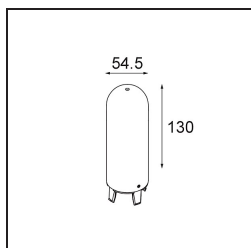

**TM30 & CRI diagram**

**Light distribution & beam diagram**

**Accessorio Ottico**

12623038 Glass Tube Up 46 Placebo White Matt

12623238 Glass Tube Up 130 Placebo White Matt

12625038 Glass Ball Up 90 Placebo White Matt