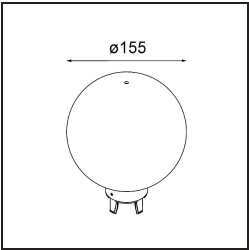

**TM30 & CRI diagram**

**Light distribution & beam diagram**

*Optical Accessories*

12623038 Glass Tube Up 46 Placebo White Matt

12623238 Glass Tube Up 130 Placebo White Matt

12625038 Glass Ball Up 90 Placebo White Matt