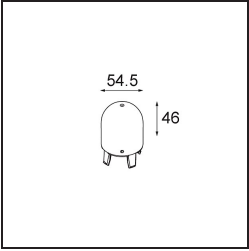

Optical Accessories

12623038 Glass Tube Up 46 Placebo White Matt