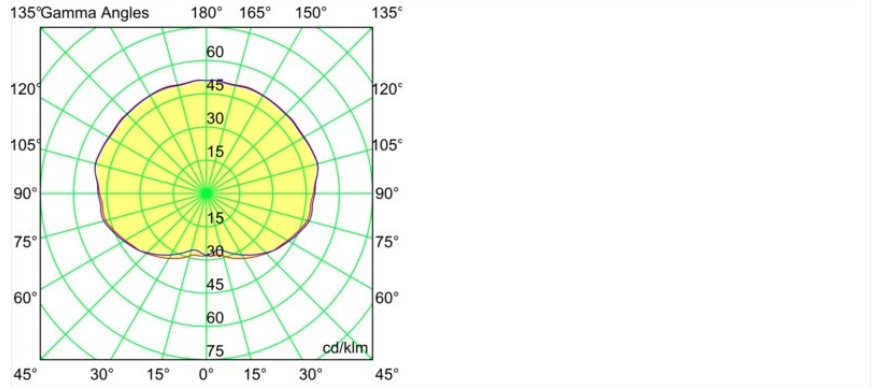

**TM30 & CRI diagram**

**Light distribution & beam diagram**

*Optical Accessories*

12623038 Glass Tube Up 46 Placebo White Matt

12623238 Glass Tube Up 130 Placebo White Matt

12625038 Glass Ball Up 90 Placebo White Matt