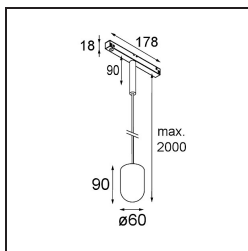

Date
Customer
Project
Type

*Placebo Track 48V Suspended Up 60 1x LED 1800-3000K WD DALI White Structure*

**Specifications**

Material	13541009
Light Source Type	LED
LED Type	PLACEBO - TCI LED WARMDIM
LED technology	LED PCB
CRI	Min. 90
Colour Temperature	1800-3000K (Warm Dim)
Lifetime	L80B20 @50,000 Hours
Lamp Included	Yes
Number of Light Sources	1
CIE flux code	24 48 74 53 72
Binning (SDCM)	3
Light Direction	Up
Input Voltage	48Vdc
Luminaire power (W)	8.4
Electrical Class	III
IP Rating	20
Glow wire rating (°C)	960
Dimming Protocol	DALI
DALI Standard	DALI-2
Indoor/Outdoor	Indoor
Application	Ceiling
Mounting	Suspended
Adjustability	Not Applicable
Distance to Lighted Object (m)	0,1
Primary Colour & Primary Finish	White, Structure
Gross weight (g)	558.0
Luminous flux per lamp (lm)	365
Efficacy (lm/W)	43
Glare rating	16

---

Remark

- Glass ball or tube not included
  - Longer suspension cable on request (standard length is 2 meter)
  - This is not a complete product. Placebo Glass or Placebo Tube and Pista track 48V system required.
  - This is not a complete product. Placebo Glass or Placebo Tube and Pista track 48V system required.
  - For installations without dimmer, it is recommended to use 1-10 V luminaires.
-

**TM30 & CRI diagram**

**Light distribution & beam diagram**

*Optical Accessories*

12623038 Glass Tube Up 46 Placebo White Matt

12623238 Glass Tube Up 130 Placebo White Matt

12625038 Glass Ball Up 90 Placebo White Matt