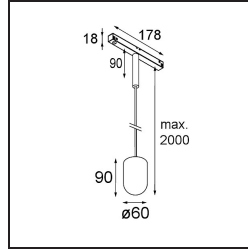

|          |
|----------|
| Date     |
| Customer |
| Project  |
| Type     |

*Placebo Track 48V Suspended Up 60 1x LED 1800-3000K WD DALI White Structure*

**Specifications**

|                                 |                           |
|---------------------------------|---------------------------|
| Material                        | 13541009                  |
| Light Source Type               | LED                       |
| LED Type                        | PLACEBO - TCI LED WARMDIM |
| LED technology                  | LED PCB                   |
| CRI                             | Min. 90                   |
| Colour Temperature              | 1800-3000K (Warm Dim)     |
| Lifetime                        | L80B20 @50,000 Hours      |
| Lamp Included                   | Yes                       |
| Number of Light Sources         | 1                         |
| CIE flux code                   | 24 48 74 53 72            |
| Binning (SDCM)                  | 3                         |
| Light Direction                 | Up                        |
| Input Voltage                   | 48Vdc                     |
| Luminaire power (W)             | 8.4                       |
| Electrical Class                | III                       |
| IP Rating                       | 20                        |
| Glow wire rating (°C)           | 960                       |
| Dimming Protocol                | DALI                      |
| DALI Standard                   | DALI-2                    |
| Indoor/Outdoor                  | Indoor                    |
| Application                     | Ceiling                   |
| Mounting                        | Suspended                 |
| Adjustability                   | Not Applicable            |
| Distance to Lighted Object (m)  | 0,1                       |
| Primary Colour & Primary Finish | White, Structure          |
| Gross weight (g)                | 558.0                     |
| Luminous flux per lamp (lm)     | 365                       |
| Efficacy (lm/W)                 | 43                        |
| Glare rating                    | 16                        |