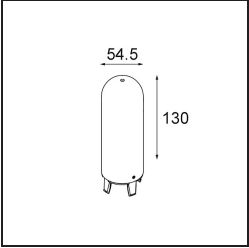

**TM30 & CRI diagram**

**Light distribution & beam diagram**

*Optical Accessories*

12623038 Glass Tube Up 46 Placebo White Matt

12623238 Glass Tube Up 130 Placebo White Matt

12625038 Glass Ball Up 90 Placebo White Matt