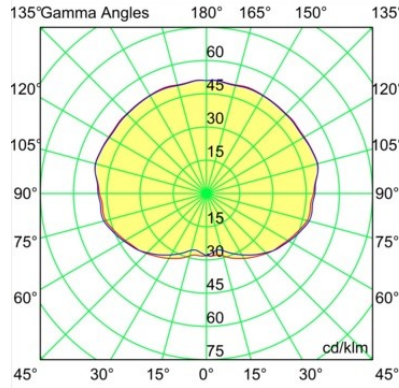

TM30 & CRI diagram

Light distribution & beam diagram

Optical Accessories

12623038 Glass Tube Up 46 Placebo White Matt

12623238 Glass Tube Up 130 Placebo White Matt

12625038 Glass Ball Up 90 Placebo White Matt