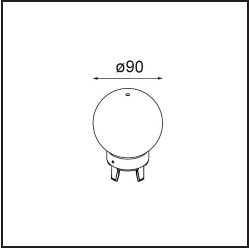

**TM30 & CRI diagram**

**Light distribution & beam diagram**

*Optical Accessories*

12623038 Glass Tube Up 46 Placebo White Matt

12623238 Glass Tube Up 130 Placebo White Matt

12625038 Glass Ball Up 90 Placebo White Matt