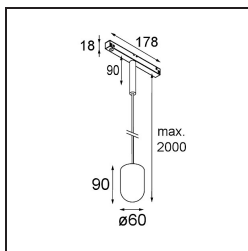

Date
Customer
Project
Type

Placebo Track 48V Suspended Up 60 1x LED 1800-3000K WD DALI White Structure

Specifications

Material	13541009
Light Source Type	LED
LED Type	PLACEBO - TCI LED WARMDIM
LED technology	LED PCB
CRI	Min. 90
Colour Temperature	1800-3000K (Warm Dim)
Lifetime	L80B20 @50,000 Hours
Lamp Included	Yes
Number of Light Sources	1
CIE flux code	24 48 74 53 72
Binning (SDCM)	3
Light Direction	Up
Input Voltage	48Vdc
Luminaire power (W)	8.4
Electrical Class	III
IP Rating	20
Glow wire rating (°C)	960
Dimming Protocol	DALI
DALI Standard	DALI-2
Indoor/Outdoor	Indoor
Application	Ceiling
Mounting	Suspended
Adjustability	Not Applicable
Distance to Lighted Object (m)	0,1
Primary Colour & Primary Finish	White, Structure
Gross weight (g)	558.0
Luminous flux per lamp (lm)	365
Efficacy (lm/W)	43
Glare rating	16

Remark

- Glass ball or tube not included
 - Longer suspension cable on request (standard length is 2 meter)
 - This is not a complete product. Placebo Glass or Placebo Tube and Pista track 48V system required.
 - This is not a complete product. Placebo Glass or Placebo Tube and Pista track 48V system required.
 - For installations without dimmer, it is recommended to use 1-10 V luminaires.
-

TM30 & CRI diagram

Light distribution & beam diagram

Optical Accessories

12623038 Glass Tube Up 46 Placebo White Matt

12623238 Glass Tube Up 130 Placebo White Matt

12625038 Glass Ball Up 90 Placebo White Matt