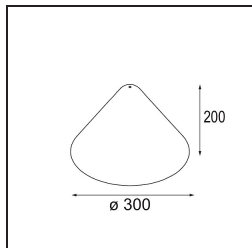

- **12629017** Shade Douli Placebo Champagne Brushed
- **12629018** Shade Douli Placebo Bronze Brushed
- **12629038** Shade Douli Placebo Grey White Matt
- **12629083** Shade Douli Placebo Black Matt

Choose a required accessory