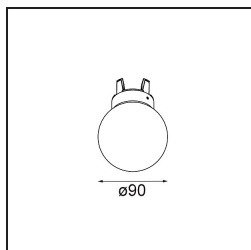

**TM30 & CRI diagram**

**Light distribution & beam diagram**

**Accessorio Ottico**

12624038 Glass Tube Down 46 Placebo White Matt

12624238 Glass Tube Down 130 Placebo White Matt

12626038 Glass Ball Down 90 Placebo White Matt