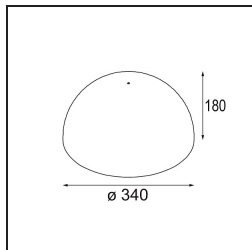

- **12628017** Shade Beanie Placebo Champagne Brushed
- **12628018** Shade Beanie Placebo Bronze Brushed
- **12628038** Shade Beanie Placebo Grey White Matt
- **12628083** Shade Beanie Placebo Black Matt