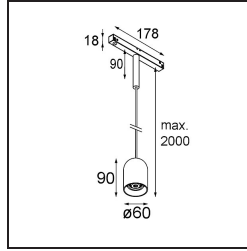

Specifications

Material	13540984
Light Source Type	LED
LED Type	PLACEBO - TCI LED 12x 3030
LED technology	LED PCB
CRI	Min. 90
Colour Temperature	3000K
Lifetime	L80B20 @50,000 Hours
Lamp Included	Yes
Number of Light Sources	1
CIE flux code	24 48 74 53 72
Binning (SDCM)	3
Light Direction	Down
Input Voltage	48Vdc
Luminaire power (W)	7.1
Electrical Class	III
IP Rating	20
Glow wire rating (°C)	960
Dimming Protocol	DALI
DALI Standard	DALI-2
Indoor/Outdoor	Indoor
Application	Ceiling
Mounting	Suspended
Adjustability	Not Applicable
Distance to Lighted Object (m)	0,1
Primary Colour & Primary Finish	Silver Bronze, Brushed Anodised
Gross weight (g)	558.0
Luminous flux per lamp (lm)	625
Efficacy (lm/W)	88
Glare rating	18

Remark

- Glass ball or tube not included
 - Longer suspension cable on request (standard length is 2 meter)
 - This is not a complete product. Placebo Glass or Placebo Tube and Pista track 48V system required.
 - This is not a complete product. Placebo Glass or Placebo Tube and Pista track 48V system required.
 - For installations without dimmer, it is recommended to use 1-10 V luminaires.
-

TM30 & CRI diagram

Light distribution & beam diagram

Optical Accessories

12624038 Glass Tube Down 46 Placebo White Matt

12624238 Glass Tube Down 130 Placebo White Matt

12626038 Glass Ball Down 90 Placebo White Matt