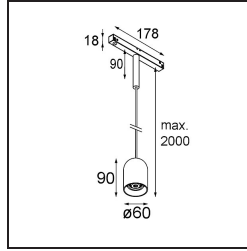

**Specifications**

Material	13540984
Light Source Type	LED
LED Type	PLACEBO - TCI LED 12x 3030
LED technology	LED PCB
CRI	Min. 90
Colour Temperature	3000K
Lifetime	L80B20 @50,000 Hours
Lamp Included	Yes
Number of Light Sources	1
CIE flux code	24 48 74 53 72
Binning (SDCM)	3
Light Direction	Down
Input Voltage	48Vdc
Luminaire power (W)	7.1
Electrical Class	III
IP Rating	20
Glow wire rating (°C)	960
Dimming Protocol	DALI
DALI Standard	DALI-2
Indoor/Outdoor	Indoor
Application	Ceiling
Mounting	Suspended
Adjustability	Not Applicable
Distance to Lighted Object (m)	0,1
Primary Colour & Primary Finish	Silver Bronze, Brushed Anodised
Gross weight (g)	558.0
Luminous flux per lamp (lm)	625
Efficacy (lm/W)	88
Glare rating	18

---

Remark

- Glass ball or tube not included
  - Longer suspension cable on request (standard length is 2 meter)
  - This is not a complete product. Placebo Glass or Placebo Tube and Pista track 48V system required.
  - This is not a complete product. Placebo Glass or Placebo Tube and Pista track 48V system required.
  - For installations without dimmer, it is recommended to use 1-10 V luminaires.
-

**TM30 & CRI diagram**

**Light distribution & beam diagram**

*Optical Accessories*

12624038 Glass Tube Down 46 Placebo White Matt

12624238 Glass Tube Down 130 Placebo White Matt

12626038 Glass Ball Down 90 Placebo White Matt