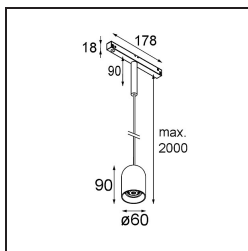

Date
Customer
Project
Type

Placebo Track 48V Suspended Down 60 lx LED 3000K DALI Champagne Brushed Anodised

Specifications

Material	13540941
Light Source Type	LED
LED Type	PLACEBO - TCI LED 12x 3030
LED technology	LED PCB
CRI	Min. 90
Colour Temperature	3000K
Lifetime	L80B20 @50,000 Hours
Lamp Included	Yes
Number of Light Sources	1
CIE flux code	24 48 74 53 72
Binning (SDCM)	3
Light Direction	Down
Input Voltage	48Vdc
Luminaire power (W)	7.1
Electrical Class	III
IP Rating	20
Glow wire rating (°C)	960
Dimming Protocol	DALI
DALI Standard	DALI-2
Indoor/Outdoor	Indoor
Application	Ceiling
Mounting	Suspended
Adjustability	Not Applicable
Distance to Lighted Object (m)	0,1
Primary Colour & Primary Finish	Champagne, Brushed Anodised
Gross weight (g)	558.0
Luminous flux per lamp (lm)	625
Efficacy (lm/W)	88
Glare rating	18

Remark	<ul style="list-style-type: none">• Glass ball or tube not included• Longer suspension cable on request (standard length is 2 meter)• This is not a complete product. Placebo Glass or Placebo Tube and Pista track 48V system required.• This is not a complete product. Placebo Glass or Placebo Tube and Pista track 48V system required.• For installations without dimmer, it is recommended to use 1-10 V luminaires.
--------	---

TM30 & CRI diagram

Light distribution & beam diagram

Optical Accessories

12624038 Glass Tube Down 46 Placebo White Matt

12624238 Glass Tube Down 130 Placebo White Matt

12626038 Glass Ball Down 90 Placebo White Matt