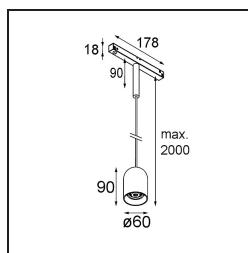

Specifications

Material	13540981
Light Source Type	LED
LED Type	PLACEBO - TCI LED 12x 3030
LED technology	LED PCB
CRI	Min. 90
Colour Temperature	3000K
Lifetime	L80B20 @50,000 Hours
Lamp Included	Yes
Number of Light Sources	1
CIE flux code	24 48 74 53 72
Binning (SDCM)	3
Light Direction	Down
Input Voltage	48Vdc
Luminaire power (W)	7.1
Electrical Class	III
IP Rating	20
Glow wire rating (°C)	960
Dimming Protocol	DALI
DALI Standard	DALI-2
Indoor/Outdoor	Indoor
Application	Ceiling
Mounting	Suspended
Adjustability	Not Applicable
Distance to Lighted Object (m)	0,1
Primary Colour & Primary Finish	Black, Brushed Anodised
Gross weight (g)	558.0
Luminous flux per lamp (lm)	625
Efficacy (lm/W)	88
Glare rating	18

Remark

- Glass ball or tube not included
 - Longer suspension cable on request (standard length is 2 meter)
 - This is not a complete product. Placebo Glass or Placebo Tube and Pista track 48V system required.
 - This is not a complete product. Placebo Glass or Placebo Tube and Pista track 48V system required.
 - For installations without dimmer, it is recommended to use 1-10 V luminaires.
-

TM30 & CRI diagram

Light distribution & beam diagram

Diagrams

Optical Accessories

12624038 Glass Tube Down 46 Placebo White Matt

12624238 Glass Tube Down 130 Placebo White Matt

12626038 Glass Ball Down 90 Placebo White Matt