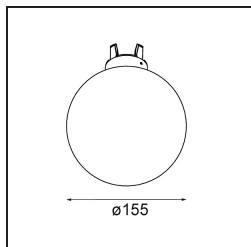

TM30 & CRI diagram

Light distribution & beam diagram

Accessorio Ottico

12624038 Glass Tube Down 46 Placebo White Matt

12624238 Glass Tube Down 130 Placebo White Matt

12626038 Glass Ball Down 90 Placebo White Matt