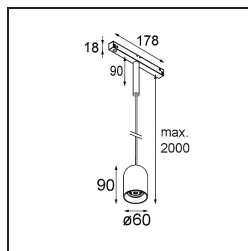

Specifications

Material	13540909
Light Source Type	LED
LED Type	PLACEBO - TCI LED 12x 3030
LED technology	LED PCB
CRI	Min. 90
Colour Temperature	3000K
Lifetime	L80B20 @50,000 Hours
Lamp Included	Yes
Number of Light Sources	1
CIE flux code	24 48 74 53 72
Binning (SDCM)	3
Light Direction	Down
Input Voltage	48Vdc
Luminaire power (W)	7.1
Electrical Class	III
IP Rating	20
Glow wire rating (°C)	960
Dimming Protocol	DALI
DALI Standard	DALI-2
Indoor/Outdoor	Indoor
Application	Ceiling
Mounting	Suspended
Adjustability	Not Applicable
Distance to Lighted Object (m)	0,1
Primary Colour & Primary Finish	White, Structure
Gross weight (g)	558.0
Luminous flux per lamp (lm)	625
Efficacy (lm/W)	88
Glare rating	18

Remark	<ul style="list-style-type: none">• Glass ball or tube not included• Longer suspension cable on request (standard length is 2 meter)• This is not a complete product. Placebo Glass or Placebo Tube and Pista track 48V system required.• This is not a complete product. Placebo Glass or Placebo Tube and Pista track 48V system required.• For installations without dimmer, it is recommended to use 1-10 V luminaires.
--------	---