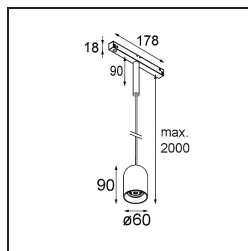

Specifications

Material	13540932
Light Source Type	LED
LED Type	PLACEBO - TCI LED 12x 3030
LED technology	LED PCB
CRI	Min. 90
Colour Temperature	3000K
Lifetime	L80B20 @50,000 Hours
Lamp Included	Yes
Number of Light Sources	1
CIE flux code	24 48 74 53 72
Binning (SDCM)	3
Light Direction	Down
Input Voltage	48Vdc
Luminaire power (W)	7.1
Electrical Class	III
IP Rating	20
Glow wire rating (°C)	960
Dimming Protocol	DALI
DALI Standard	DALI-2
Indoor/Outdoor	Indoor
Application	Ceiling
Mounting	Suspended
Adjustability	Not Applicable
Distance to Lighted Object (m)	0,1
Primary Colour & Primary Finish	Black, Structure
Gross weight (g)	558.0
Luminous flux per lamp (lm)	625
Efficacy (lm/W)	88
Glare rating	18

Remark	<ul style="list-style-type: none">• Glass ball or tube not included• Longer suspension cable on request (standard length is 2 meter)• This is not a complete product. Placebo Glass or Placebo Tube and Pista track 48V system required.• This is not a complete product. Placebo Glass or Placebo Tube and Pista track 48V system required.• For installations without dimmer, it is recommended to use 1-10 V luminaires.
--------	-------------------------------------------------------------------------------------------------------------------------------------------------------------------------------------------------------------------------------------------------------------------------------------------------------------------------------------------------------------------------------------------------------------------------------------------------------------------------------