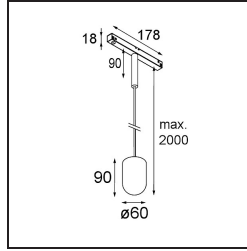

Date
Customer
Project
Type

*Placebo Track 48V Suspended Up 60 1x LED 3000K DALI Bronze Brushed Anodised*

**Specifications**

Material	13540882
Light Source Type	LED
LED Type	PLACEBO - TCI LED 12x 3030
LED technology	LED PCB
CRI	Min. 90
Colour Temperature	3000K
Lifetime	L80B20 @50,000 Hours
Lamp Included	Yes
Number of Light Sources	1
CIE flux code	18 44 71 47 72
Binning (SDCM)	3
Light Direction	Up
Input Voltage	48Vdc
Luminaire power (W)	7.1
Electrical Class	III
IP Rating	20
Glow wire rating (°C)	960
Dimming Protocol	DALI
DALI Standard	DALI-2
Indoor/Outdoor	Indoor
Application	Ceiling
Mounting	Suspended
Adjustability	Not Applicable
Distance to Lighted Object (m)	0,1
Primary Colour & Primary Finish	Bronze, Brushed Anodised
Gross weight (g)	558.0
Luminous flux per lamp (lm)	625
Efficacy (lm/W)	88
Glare rating	18

---

Remark

- Glass ball or tube not included
  - Longer suspension cable on request (standard length is 2 meter)
  - This is not a complete product. Placebo Glass or Placebo Tube and Pista track 48V system required.
  - This is not a complete product. Placebo Glass or Placebo Tube and Pista track 48V system required.
  - For installations without dimmer, it is recommended to use 1-10 V luminaires.
-

**TM30 & CRI diagram**

**Light distribution & beam diagram**

Diagrams

*Optical Accessories*

12623038 Glass Tube Up 46 Placebo White Matt

12623238 Glass Tube Up 130 Placebo White Matt

12625038 Glass Ball Up 90 Placebo White Matt