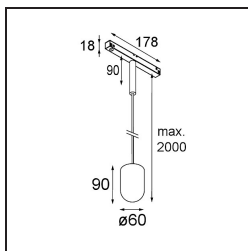

Specifications

Material	13540884
Light Source Type	LED
LED Type	PLACEBO - TCI LED 12x 3030
LED technology	LED PCB
CRI	Min. 90
Colour Temperature	3000K
Lifetime	L80B20 @50,000 Hours
Lamp Included	Yes
Number of Light Sources	1
CIE flux code	18 44 71 47 72
Binning (SDCM)	3
Light Direction	Up
Input Voltage	48Vdc
Luminaire power (W)	7.1
Electrical Class	III
IP Rating	20
Glow wire rating (°C)	960
Dimming Protocol	DALI
DALI Standard	DALI-2
Indoor/Outdoor	Indoor
Application	Ceiling
Mounting	Suspended
Adjustability	Not Applicable
Distance to Lighted Object (m)	0,1
Primary Colour & Primary Finish	Silver Bronze, Brushed Anodised
Gross weight (g)	558.0
Luminous flux per lamp (lm)	625
Efficacy (lm/W)	88
Glare rating	18

Remark

- Glass ball or tube not included
 - Longer suspension cable on request (standard length is 2 meter)
 - This is not a complete product. Placebo Glass or Placebo Tube and Pista track 48V system required.
 - This is not a complete product. Placebo Glass or Placebo Tube and Pista track 48V system required.
 - For installations without dimmer, it is recommended to use 1-10 V luminaires.
-

TM30 & CRI diagram

Light distribution & beam diagram

Diagrams

Optical Accessories

12623038 Glass Tube Up 46 Placebo White Matt

12623238 Glass Tube Up 130 Placebo White Matt

12625038 Glass Ball Up 90 Placebo White Matt