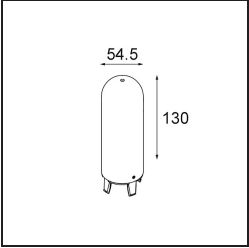

Remark

- Glass ball or tube not included
 - Longer suspension cable on request (standard length is 2 meter)
 - This is not a complete product. Placebo Glass or Placebo Tube and Pista track 48V system required.
 - This is not a complete product. Placebo Glass or Placebo Tube and Pista track 48V system required.
 - For installations without dimmer, it is recommended to use 1-10 V luminaires.
-

TM30 & CRI diagram

Light distribution & beam diagram

Diagrams

Optical Accessories

12623038 Glass Tube Up 46 Placebo White Matt

12623238 Glass Tube Up 130 Placebo White Matt

12625038 Glass Ball Up 90 Placebo White Matt