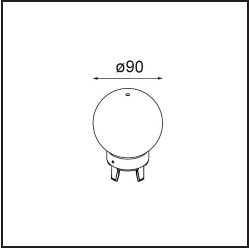

TM30 & CRI diagram

Light distribution & beam diagram

Diagrams

Optical Accessories

12623038 Glass Tube Up 46 Placebo White Matt

12623238 Glass Tube Up 130 Placebo White Matt

12625038 Glass Ball Up 90 Placebo White Matt