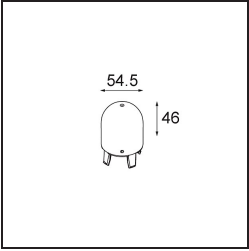

TM30 & CRI diagram

Light distribution & beam diagram

Diagrams

Optical Accessories

12623038 Glass Tube Up 46 Placebo White Matt

12623238 Glass Tube Up 130 Placebo White Matt

12625038 Glass Ball Up 90 Placebo White Matt