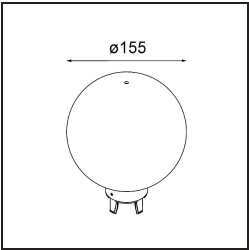

TM30 & CRI diagram

Light distribution & beam diagram

Diagrams

Optical Accessories

12623038 Glass Tube Up 46 Placebo White Matt

12623238 Glass Tube Up 130 Placebo White Matt

12625038 Glass Ball Up 90 Placebo White Matt