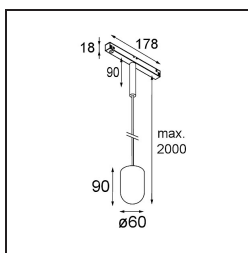

### Specifications

Material	13540881
Light Source Type	LED
LED Type	PLACEBO - TCI LED 12x 3030
LED technology	LED PCB
CRI	Min. 90
Colour Temperature	3000K
Lifetime	L80B20 @50,000 Hours
Lamp Included	Yes
Number of Light Sources	1
CIE flux code	18 44 71 47 72
Binning (SDCM)	3
Light Direction	Up
Input Voltage	48Vdc
Luminaire power (W)	7.1
Electrical Class	III
IP Rating	20
Glow wire rating (°C)	960
Dimming Protocol	DALI
DALI Standard	DALI-2
Indoor/Outdoor	Indoor
Application	Ceiling
Mounting	Suspended
Adjustability	Not Applicable
Distance to Lighted Object (m)	0,1
Primary Colour & Primary Finish	Black, Brushed Anodised
Gross weight (g)	558.0
Luminous flux per lamp (lm)	625
Efficacy (lm/W)	88
Glare rating	18

---

Remark

- Glass ball or tube not included
  - Longer suspension cable on request (standard length is 2 meter)
  - This is not a complete product. Placebo Glass or Placebo Tube and Pista track 48V system required.
  - This is not a complete product. Placebo Glass or Placebo Tube and Pista track 48V system required.
  - For installations without dimmer, it is recommended to use 1-10 V luminaires.
-

**TM30 & CRI diagram**

**Light distribution & beam diagram**

Diagrams

*Optical Accessories*

12623038 Glass Tube Up 46 Placebo White Matt

12623238 Glass Tube Up 130 Placebo White Matt

12625038 Glass Ball Up 90 Placebo White Matt