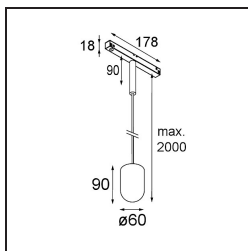

Date
Customer
Project
Type

Placebo Track 48V Suspended Up 60 lx LED 3000K DALI Champagne Brushed Anodised

Placebo is a paradigm of playful choices of up and down light. You will soon discover the many options it comes with, giving you even more choices. Different shapes, sizes and shades designed for you, and then add all the colour combinations. All playful instruments to turn your creative vision into lovely rhythms of pure forms and light.

Specifications

Material	13540841
Light Source Type	LED
LED Type	PLACEBO - TCI LED 12x 3030
LED technology	LED PCB
CRI	Min. 90
Colour Temperature	3000K
Lifetime	L80B20 @50,000 Hours
Lamp Included	Yes
Number of Light Sources	1
CIE flux code	18 44 71 47 72
Binning (SDCM)	3
Light Direction	Up
Input Voltage	48Vdc
Luminaire power (W)	7.1
Electrical Class	III
IP Rating	20
Glow wire rating (°C)	960
Dimming Protocol	DALI
DALI Standard	DALI-2
Indoor/Outdoor	Indoor
Application	Ceiling
Mounting	Suspended
Adjustability	Not Applicable
Distance to Lighted Object (m)	0,1
Primary Colour & Primary Finish	Champagne, Brushed Anodised
Gross weight (g)	558.0
Luminous flux per lamp (lm)	625
Efficacy (lm/W)	88
Glare rating	18

Remark

- Glass ball or tube not included
 - Longer suspension cable on request (standard length is 2 meter)
 - This is not a complete product. Placebo Glass or Placebo Tube and Pista track 48V system required.
 - This is not a complete product. Placebo Glass or Placebo Tube and Pista track 48V system required.
 - For installations without dimmer, it is recommended to use 1-10 V luminaires.
-

TM30 & CRI diagram

Light distribution & beam diagram

Optical Accessories

12623038 Glass Tube Up 46 Placebo White Matt

12623238 Glass Tube Up 130 Placebo White Matt

12625038 Glass Ball Up 90 Placebo White Matt