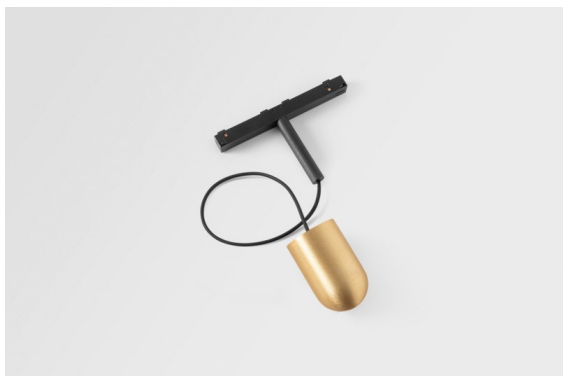

Date
Customer
Project
Type

Placebo Track 48V Suspended Up 60 lx LED 3000K DALI Champagne Brushed Anodised

Placebo is a paradigm of playful choices of up and down light. You will soon discover the many options it comes with, giving you even more choices. Different shapes, sizes and shades designed for you, and then add all the colour combinations. All playful instruments to turn your creative vision into lovely rhythms of pure forms and light.

Specifications

Material	13540841
Light Source Type	LED
LED Type	PLACEBO - TCI LED 12x 3030
LED technology	LED PCB
CRI	Min. 90
Colour Temperature	3000K
Lifetime	L80B20 @50,000 Hours
Lamp Included	Yes
Number of Light Sources	1
CIE flux code	18 44 71 47 72
Binning (SDCM)	3
Light Direction	Up
Input Voltage	48Vdc
Luminaire power (W)	7.1
Electrical Class	III
IP Rating	20
Glow wire rating (°C)	960
Dimming Protocol	DALI
DALI Standard	DALI-2
Indoor/Outdoor	Indoor
Application	Ceiling
Mounting	Suspended
Adjustability	Not Applicable
Distance to Lighted Object (m)	0,1
Primary Colour & Primary Finish	Champagne, Brushed Anodised
Gross weight (g)	558.0
Luminous flux per lamp (lm)	625
Efficacy (lm/W)	88
Glare rating	18

Remark

- Glass ball or tube not included
 - Longer suspension cable on request (standard length is 2 meter)
 - This is not a complete product. Placebo Glass or Placebo Tube and Pista track 48V system required.
 - This is not a complete product. Placebo Glass or Placebo Tube and Pista track 48V system required.
 - For installations without dimmer, it is recommended to use 1-10 V luminaires.
-