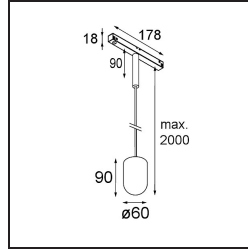

Date
Customer
Project
Type

Placebo Track 48V Suspended Up 60 lx LED 3000K DALI Black Structure

Specifications

Material	13540832
Light Source Type	LED
LED Type	PLACEBO - TCI LED 12x 3030
LED technology	LED PCB
CRI	Min. 90
Colour Temperature	3000K
Lifetime	L80B20 @50,000 Hours
Lamp Included	Yes
Number of Light Sources	1
CIE flux code	18 44 71 47 72
Binning (SDCM)	3
Light Direction	Up
Input Voltage	48Vdc
Luminaire power (W)	7.1
Electrical Class	III
IP Rating	20
Glow wire rating (°C)	960
Dimming Protocol	DALI
DALI Standard	DALI-2
Indoor/Outdoor	Indoor
Application	Ceiling
Mounting	Suspended
Adjustability	Not Applicable
Distance to Lighted Object (m)	0,1
Primary Colour & Primary Finish	Black, Structure
Gross weight (g)	558.0
Luminous flux per lamp (lm)	625
Efficacy (lm/W)	88
Glare rating	18

Remark

- Glass ball or tube not included
 - Longer suspension cable on request (standard length is 2 meter)
 - This is not a complete product. Placebo Glass or Placebo Tube and Pista track 48V system required.
 - This is not a complete product. Placebo Glass or Placebo Tube and Pista track 48V system required.
 - For installations without dimmer, it is recommended to use 1-10 V luminaires.
-

TM30 & CRI diagram

Light distribution & beam diagram

Optical Accessories

12623038 Glass Tube Up 46 Placebo White Matt

12623238 Glass Tube Up 130 Placebo White Matt

12625038 Glass Ball Up 90 Placebo White Matt