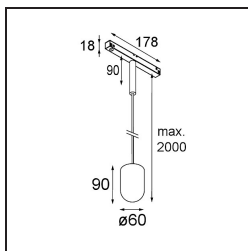

Date
Customer
Project
Type

Placebo Track 48V Suspended Up 60 1x LED 3000K DALI White Structure

Placebo is a paradigm of playful choices of up and down light. You will soon discover the many options it comes with, giving you even more choices. Different shapes, sizes and shades designed for you, and then add all the colour combinations. All playful instruments to turn your creative vision into lovely rhythms of pure forms and light.

Specifications

Material	13540809
Light Source Type	LED
LED Type	PLACEBO - TCI LED 12x 3030
LED technology	LED PCB
CRI	Min. 90
Colour Temperature	3000K
Lifetime	L80B20 @50,000 Hours
Lamp Included	Yes
Number of Light Sources	1
CIE flux code	18 44 71 47 72
Binning (SDCM)	3
Light Direction	Up
Input Voltage	48Vdc
Luminaire power (W)	7.1
Electrical Class	III
IP Rating	20
Glow wire rating (°C)	960
Dimming Protocol	DALI
DALI Standard	DALI-2
Indoor/Outdoor	Indoor
Application	Ceiling
Mounting	Suspended
Adjustability	Not Applicable
Distance to Lighted Object (m)	0,1
Primary Colour & Primary Finish	White, Structure
Gross weight (g)	558.0
Luminous flux per lamp (lm)	625
Efficacy (lm/W)	88
Glare rating	18

Remark

- Glass ball or tube not included
 - Longer suspension cable on request (standard length is 2 meter)
 - This is not a complete product. Placebo Glass or Placebo Tube and Pista track 48V system required.
 - This is not a complete product. Placebo Glass or Placebo Tube and Pista track 48V system required.
 - For installations without dimmer, it is recommended to use 1-10 V luminaires.
-

TM30 & CRI diagram

Light distribution & beam diagram

Optical Accessories

12623038 Glass Tube Up 46 Placebo White Matt

12623238 Glass Tube Up 130 Placebo White Matt

12625038 Glass Ball Up 90 Placebo White Matt