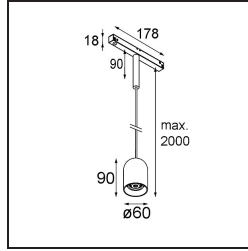

Date
Customer
Project
Type

*Placebo Track 48V Suspended Down 60 1x LED 2700K DALI Silver Bronze Brushed Anodised*

**Specifications**

Material	13540784
Light Source Type	LED
LED Type	PLACEBO - TCI LED 12x 3030
LED technology	LED PCB
CRI	Min. 90
Colour Temperature	2700K
Lifetime	L80B20 @50,000 Hours
Lamp Included	Yes
Number of Light Sources	1
CIE flux code	24 48 74 53 72
Binning (SDCM)	3
Light Direction	Down
Input Voltage	48Vdc
Luminaire power (W)	7.1
Electrical Class	III
IP Rating	20
Glow wire rating (°C)	960
Dimming Protocol	DALI
DALI Standard	DALI-2
Indoor/Outdoor	Indoor
Application	Ceiling
Mounting	Suspended
Adjustability	Not Applicable
Distance to Lighted Object (m)	0,1
Primary Colour & Primary Finish	Silver Bronze, Brushed Anodised
Gross weight (g)	558.0
Luminous flux per lamp (lm)	608
Efficacy (lm/W)	86
Glare rating	18

---

Remark	<ul style="list-style-type: none"><li>• Glass ball or tube not included</li><li>• Longer suspension cable on request (standard length is 2 meter)</li><li>• This is not a complete product. Placebo Glass or Placebo Tube and Pista track 48V system required.</li><li>• This is not a complete product. Placebo Glass or Placebo Tube and Pista track 48V system required.</li><li>• For installations without dimmer, it is recommended to use 1-10 V luminaires.</li></ul>
--------	---

---

**TM30 & CRI diagram**

**Light distribution & beam diagram**

*Optical Accessories*

12624038 Glass Tube Down 46 Placebo White Matt

12624238 Glass Tube Down 130 Placebo White Matt

12626038 Glass Ball Down 90 Placebo White Matt