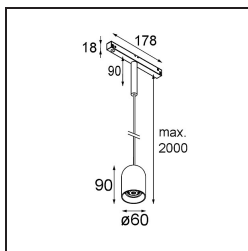

Date
Customer
Project
Type

Placebo Track 48V Suspended Down 60 1x LED 2700K DALI Bronze Brushed Anodised

Specifications

Material	13540782
Light Source Type	LED
LED Type	PLACEBO - TCI LED 12x 3030
LED technology	LED PCB
CRI	Min. 90
Colour Temperature	2700K
Lifetime	L80B20 @50,000 Hours
Lamp Included	Yes
Number of Light Sources	1
CIE flux code	24 48 74 53 72
Binning (SDCM)	3
Light Direction	Down
Input Voltage	48Vdc
Luminaire power (W)	7.1
Electrical Class	III
IP Rating	20
Glow wire rating (°C)	960
Dimming Protocol	DALI
DALI Standard	DALI-2
Indoor/Outdoor	Indoor
Application	Ceiling
Mounting	Suspended
Adjustability	Not Applicable
Distance to Lighted Object (m)	0,1
Primary Colour & Primary Finish	Bronze, Brushed Anodised
Gross weight (g)	558.0
Luminous flux per lamp (lm)	608
Efficacy (lm/W)	86
Glare rating	18

Remark	<ul style="list-style-type: none">• Glass ball or tube not included• Longer suspension cable on request (standard length is 2 meter)• This is not a complete product. Placebo Glass or Placebo Tube and Pista track 48V system required.• This is not a complete product. Placebo Glass or Placebo Tube and Pista track 48V system required.• For installations without dimmer, it is recommended to use 1-10 V luminaires.
--------	---

TM30 & CRI diagram

Light distribution & beam diagram

Optical Accessories

12624038 Glass Tube Down 46 Placebo White Matt

12624238 Glass Tube Down 130 Placebo White Matt

12626038 Glass Ball Down 90 Placebo White Matt