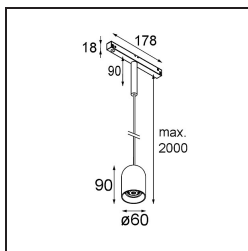

Date
Customer
Project
Type

Placebo Track 48V Suspended Down 60 lx LED 2700K DALI Champagne Brushed Anodised

Specifications

Material	13540741
Light Source Type	LED
LED Type	PLACEBO - TCI LED 12x 3030
LED technology	LED PCB
CRI	Min. 90
Colour Temperature	2700K
Lifetime	L80B20 @50,000 Hours
Lamp Included	Yes
Number of Light Sources	1
CIE flux code	24 48 74 53 72
Binning (SDCM)	3
Light Direction	Down
Input Voltage	48Vdc
Luminaire power (W)	7.1
Electrical Class	III
IP Rating	20
Glow wire rating (°C)	960
Dimming Protocol	DALI
DALI Standard	DALI-2
Indoor/Outdoor	Indoor
Application	Ceiling
Mounting	Suspended
Adjustability	Not Applicable
Distance to Lighted Object (m)	0,1
Primary Colour & Primary Finish	Champagne, Brushed Anodised
Gross weight (g)	558.0
Luminous flux per lamp (lm)	608
Efficacy (lm/W)	86
Glare rating	18

Remark

- Glass ball or tube not included
 - Longer suspension cable on request (standard length is 2 meter)
 - This is not a complete product. Placebo Glass or Placebo Tube and Pista track 48V system required.
 - This is not a complete product. Placebo Glass or Placebo Tube and Pista track 48V system required.
 - For installations without dimmer, it is recommended to use 1-10 V luminaires.
-

TM30 & CRI diagram

Light distribution & beam diagram

Optical Accessories

12624038 Glass Tube Down 46 Placebo White Matt

12624238 Glass Tube Down 130 Placebo White Matt

12626038 Glass Ball Down 90 Placebo White Matt