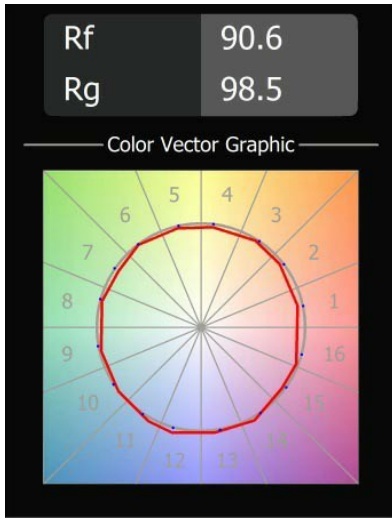

TM30 & CRI diagram