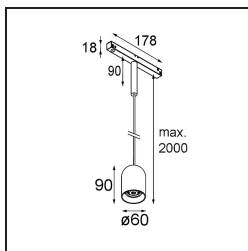

Date
Customer
Project
Type

*Placebo Track 48V Suspended Down 60 lx LED 2700K DALI Champagne Brushed Anodised*

Placebo is a paradigm of playful choices of up and down light. You will soon discover the many options it comes with, giving you even more choices. Different shapes, sizes and shades designed for you, and then add all the colour combinations. All playful instruments to turn your creative vision into lovely rhythms of pure forms and light.

**Specifications**

Material	13540741
Light Source Type	LED
LED Type	PLACEBO - TCI LED 12x 3030
LED technology	LED PCB
CRI	Min. 90
Colour Temperature	2700K
Lifetime	L80B20 @50,000 Hours
Lamp Included	Yes
Number of Light Sources	1
CIE flux code	24 48 74 53 72
Binning (SDCM)	3
Light Direction	Down
Input Voltage	48Vdc
Luminaire power (W)	7.1
Electrical Class	III
IP Rating	20
Glow wire rating (°C)	960
Dimming Protocol	DALI
DALI Standard	DALI-2
Indoor/Outdoor	Indoor
Application	Ceiling
Mounting	Suspended
Adjustability	Not Applicable
Distance to Lighted Object (m)	0,1
Primary Colour & Primary Finish	Champagne, Brushed Anodised
Gross weight (g)	558.0
Luminous flux per lamp (lm)	608
Efficacy (lm/W)	86
Glare rating	18

---

Remark	<ul style="list-style-type: none"><li>• Glass ball or tube not included</li><li>• Longer suspension cable on request (standard length is 2 meter)</li><li>• This is not a complete product. Placebo Glass or Placebo Tube and Pista track 48V system required.</li><li>• This is not a complete product. Placebo Glass or Placebo Tube and Pista track 48V system required.</li><li>• For installations without dimmer, it is recommended to use 1-10 V luminaires.</li></ul>
--------	---

---

**TM30 & CRI diagram**

**Light distribution & beam diagram**

*Optical Accessories*

12624038 Glass Tube Down 46 Placebo White Matt

12624238 Glass Tube Down 130 Placebo White Matt

12626038 Glass Ball Down 90 Placebo White Matt