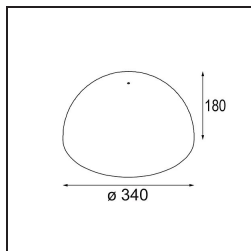

- **12628017** Shade Beanie Placebo Champagne Brushed
- **12628018** Shade Beanie Placebo Bronze Brushed
- **12628038** Shade Beanie Placebo Grey White Matt
- **12628083** Shade Beanie Placebo Black Matt