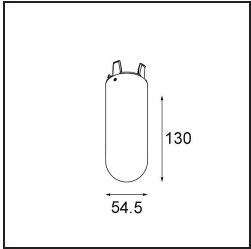

Specifications

Material	13540741
Light Source Type	LED
LED Type	PLACEBO - TCI LED 12x 3030
LED technology	LED PCB
CRI	Min. 90
Colour Temperature	2700K
Lifetime	L80B20 @50,000 Hours
Lamp Included	Yes
Number of Light Sources	1
CIE flux code	24 48 74 53 72
Binning (SDCM)	3
Light Direction	Down
Input Voltage	48Vdc
Luminaire power (W)	7.1
Electrical Class	III
IP Rating	20
Glow wire rating (°C)	960
Dimming Protocol	DALI
DALI Standard	DALI version-1
Indoor/Outdoor	Indoor
Application	Ceiling
Mounting	Suspended
Adjustability	Not Applicable
Distance to Lighted Object (m)	0,1
Primary Colour & Primary Finish	Champagne, Brushed Anodised
Gross weight (g)	558.0
Delivered lumens (lm)	608
Efficacy (lm/W)	86
Glare rating	18

recommended to use 1-10 V luminaires.

TM30 & CRI diagram

Light distribution & beam diagram

Optical Accessories

12624038 Glass Tube Down 46 Placebo White Matt

12624238 Glass Tube Down 130 Placebo White Matt