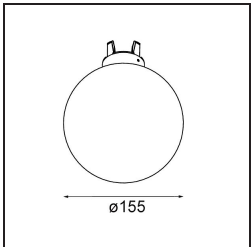

12626238 Glass Ball Down 155 Placebo White Matt