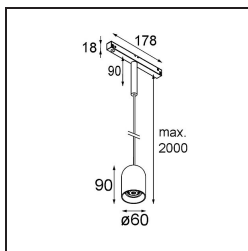

Date
Customer
Project
Type

Placebo Track 48V Suspended Down 60 lx LED 2700K DALI Champagne Brushed Anodised

Placebo is a paradigm of playful choices of up and down light. You will soon discover the many options it comes with, giving you even more choices. Different shapes, sizes and shades designed for you, and then add all the colour combinations. All playful instruments to turn your creative vision into lovely rhythms of pure forms and light.

Specifications

Material	13540741
Light Source Type	LED
LED Type	PLACEBO - TCI LED 12x 3030
LED technology	LED PCB
CRI	Min. 90
Colour Temperature	2700K
Lifetime	L80B20 @50,000 Hours
Lamp Included	Yes
Number of Light Sources	1
CIE flux code	24 48 74 53 72
Binning (SDCM)	3
Light Direction	Down
Input Voltage	48Vdc
Luminaire power (W)	7.1
Electrical Class	III
IP Rating	20
Glow wire rating (°C)	960
Dimming Protocol	DALI
DALI Standard	DALI version-1
Indoor/Outdoor	Indoor
Application	Ceiling
Mounting	Suspended
Adjustability	Not Applicable
Distance to Lighted Object (m)	0,1
Primary Colour & Primary Finish	Champagne, Brushed Anodised
Gross weight (g)	558.0
Delivered lumens (lm)	608
Efficacy (lm/W)	86
Glare rating	18

Remark	<ul style="list-style-type: none"> • Glass ball or tube not included • Longer suspension cable on request (standard length is 2 meter) • This is not a complete product. Placebo Glass or Placebo Tube and Pista track 48V system required. • This is not a complete product. Placebo Glass or Placebo Tube and Pista track 48V system required. • For installations without dimmer, it is
--------	---

recommended to use 1-10 V luminaires.

TM30 & CRI diagram

Light distribution & beam diagram

Optical Accessories

12624038 Glass Tube Down 46 Placebo White Matt

12624238 Glass Tube Down 130 Placebo White Matt