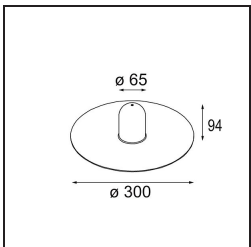

Decorative Accessories

- 12627017 Shade Sombrero Placebo Champagne Brushed
- 12627018 Shade Sombrero Placebo Bronze Brushed
- 12627038 Shade Sombrero Placebo Grey White Matt
- 12627083 Shade Sombrero Placebo Black Matt