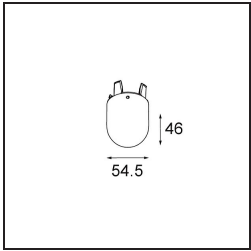

Specifications

Material	13540741
Light Source Type	LED
LED Type	PLACEBO - TCI LED 12x 3030
LED technology	LED PCB
CRI	Min. 90
Colour Temperature	2700K
Lifetime	L80B20 @50,000 Hours
Lamp Included	Yes
Number of Light Sources	1
CIE flux code	24 48 74 53 72
Binning (SDCM)	3
Light Direction	Down
Input Voltage	48Vdc
Luminaire power (W)	7.1
Electrical Class	III
IP Rating	20
Glow wire rating (°C)	960
Dimming Protocol	DALI
DALI Standard	DALI version-1
Indoor/Outdoor	Indoor
Application	Ceiling
Mounting	Suspended
Adjustability	Not Applicable
Distance to Lighted Object (m)	0,1
Primary Colour & Primary Finish	Champagne, Brushed Anodised
Gross weight (g)	558.0
Delivered lumens (lm)	608
Efficacy (lm/W)	86
Glare rating	18

recommended to use 1-10 V luminaires.

TM30 & CRI diagram

Light distribution & beam diagram

Optical Accessories

12624038 Glass Tube Down 46 Placebo White Matt

12624238 Glass Tube Down 130 Placebo White Matt