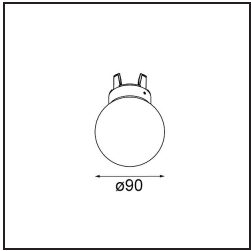

Specifications

Material	13540741
Light Source Type	LED
LED Type	PLACEBO - TCI LED 12x 3030
LED technology	LED PCB
CRI	Min. 90
Colour Temperature	2700K
Lifetime	L80B20 @50,000 Hours
Lamp Included	Yes
Number of Light Sources	1
CIE flux code	24 48 74 53 72
Binning (SDCM)	3
Light Direction	Down
Input Voltage	48Vdc
Luminaire power (W)	7.1
Electrical Class	III
IP Rating	20
Glow wire rating (°C)	960
Dimming Protocol	DALI
DALI Standard	DALI version-1
Indoor/Outdoor	Indoor
Application	Ceiling
Mounting	Suspended
Adjustability	Not Applicable
Distance to Lighted Object (m)	0,1
Primary Colour & Primary Finish	Champagne, Brushed Anodised
Gross weight (g)	558.0
Delivered lumens (lm)	608
Efficacy (lm/W)	86
Glare rating	18

recommended to use 1-10 V luminaires.

TM30 & CRI diagram

Light distribution & beam diagram

Optical Accessories

12624038 Glass Tube Down 46 Placebo White Matt

12624238 Glass Tube Down 130 Placebo White Matt