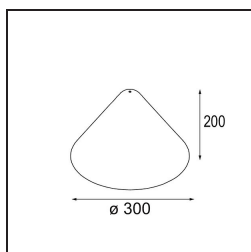

- **12629017** Shade Douli Placebo Champagne Brushed
- **12629018** Shade Douli Placebo Bronze Brushed
- **12629038** Shade Douli Placebo Grey White Matt
- **12629083** Shade Douli Placebo Black Matt

Choose a required accessory