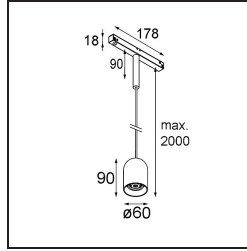

Date
Customer
Project
Type

Placebo Track 48V Suspended Down 60 lx LED 2700K DALI Black Structure

Specifications

Material	13540732
Light Source Type	LED
LED Type	PLACEBO - TCI LED 12x 3030
LED technology	LED PCB
CRI	Min. 90
Colour Temperature	2700K
Lifetime	L80B20 @50,000 Hours
Lamp Included	Yes
Number of Light Sources	1
CIE flux code	24 48 74 53 72
Binning (SDCM)	3
Light Direction	Down
Input Voltage	48Vdc
Luminaire power (W)	7.1
Electrical Class	III
IP Rating	20
Glow wire rating (°C)	960
Dimming Protocol	DALI
DALI Standard	DALI-2
Indoor/Outdoor	Indoor
Application	Ceiling
Mounting	Suspended
Adjustability	Not Applicable
Distance to Lighted Object (m)	0,1
Primary Colour & Primary Finish	Black, Structure
Gross weight (g)	558.0
Luminous flux per lamp (lm)	608
Efficacy (lm/W)	86
Glare rating	18

Remark

- Glass ball or tube not included
 - Longer suspension cable on request (standard length is 2 meter)
 - This is not a complete product. Placebo Glass or Placebo Tube and Pista track 48V system required.
 - This is not a complete product. Placebo Glass or Placebo Tube and Pista track 48V system required.
 - For installations without dimmer, it is recommended to use 1-10 V luminaires.
-

TM30 & CRI diagram

Light distribution & beam diagram

Optical Accessories

12624038 Glass Tube Down 46 Placebo White Matt

12624238 Glass Tube Down 130 Placebo White Matt

12626038 Glass Ball Down 90 Placebo White Matt