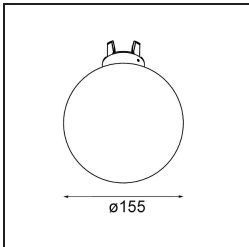

12626238 Glass Ball Down 155 Placebo White Matt