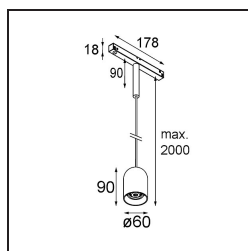

Specifications

Material	13540709
Light Source Type	LED
LED Type	PLACEBO - TCI LED 12x 3030
LED technology	LED PCB
CRI	Min. 90
Colour Temperature	2700K
Lifetime	L80B20 @50,000 Hours
Lamp Included	Yes
Number of Light Sources	1
CIE flux code	24 48 74 53 72
Binning (SDCM)	3
Light Direction	Down
Input Voltage	48Vdc
Luminaire power (W)	7.1
Electrical Class	III
IP Rating	20
Glow wire rating (°C)	960
Dimming Protocol	DALI
DALI Standard	DALI-2
Indoor/Outdoor	Indoor
Application	Ceiling
Mounting	Suspended
Adjustability	Not Applicable
Distance to Lighted Object (m)	0,1
Primary Colour & Primary Finish	White, Structure
Gross weight (g)	558.0
Luminous flux per lamp (lm)	608
Efficacy (lm/W)	86
Glare rating	18

Remark	<ul style="list-style-type: none">• Glass ball or tube not included• Longer suspension cable on request (standard length is 2 meter)• This is not a complete product. Placebo Glass or Placebo Tube and Pista track 48V system required.• This is not a complete product. Placebo Glass or Placebo Tube and Pista track 48V system required.• For installations without dimmer, it is recommended to use 1-10 V luminaires.
--------	---

TM30 & CRI diagram

Light distribution & beam diagram

Diagrams

Optical Accessories

12624038 Glass Tube Down 46 Placebo White Matt

12624238 Glass Tube Down 130 Placebo White Matt

12626038 Glass Ball Down 90 Placebo White Matt