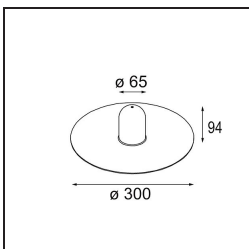

Decorative Accessories

- 12627017 Shade Sombrero Placebo Champagne Brushed
- 12627018 Shade Sombrero Placebo Bronze Brushed
- 12627038 Shade Sombrero Placebo Grey White Matt
- 12627083 Shade Sombrero Placebo Black Matt