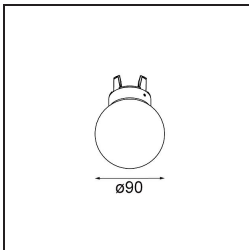

Date
Customer
Project
Type

Placebo Track 48V Suspended Down 60 1x LED 2700K DALI White Structure

Specifications

Material	13540709
Light Source Type	LED
LED Type	PLACEBO - TCI LED 12x 3030
LED technology	LED PCB
CRI	Min. 90
Colour Temperature	2700K
Lifetime	L80B20 @50,000 Hours
Lamp Included	Yes
Number of Light Sources	1
CIE flux code	24 48 74 53 72
Binning (SDCM)	3
Light Direction	Down
Input Voltage	48Vdc
Luminaire power (W)	7.1
Electrical Class	III
IP Rating	20
Glow wire rating (°C)	960
Dimming Protocol	DALI
DALI Standard	DALI-2
Indoor/Outdoor	Indoor
Application	Ceiling
Mounting	Suspended
Adjustability	Not Applicable
Distance to Lighted Object (m)	0,1
Primary Colour & Primary Finish	White, Structure
Gross weight (g)	558.0
Luminous flux per lamp (lm)	608
Efficacy (lm/W)	86
Glare rating	18
Remark	<ul style="list-style-type: none"> • Glass ball or tube not included • Longer suspension cable on request (standard length is 2 meter) • This is not a complete product. Placebo Glass or Placebo Tube and Pista track 48V system required. • This is not a complete product. Placebo Glass or Placebo Tube and Pista track 48V system required.

- For installations without dimmer, it is recommended to use 1-10 V luminaires.
-

TM30 & CRI diagram

Light distribution & beam diagram

Optical Accessories

12624038 Glass Tube Down 46 Placebo White Matt

12624238 Glass Tube Down 130 Placebo White Matt