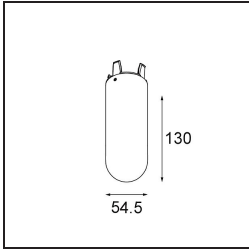

Date
Customer
Project
Type

Placebo Track 48V Suspended Down 60 1x LED 2700K DALI White Structure

Specifications

Material	13540709
Light Source Type	LED
LED Type	PLACEBO - TCI LED 12x 3030
LED technology	LED PCB
CRI	Min. 90
Colour Temperature	2700K
Lifetime	L80B20 @50,000 Hours
Lamp Included	Yes
Number of Light Sources	1
CIE flux code	24 48 74 53 72
Binning (SDCM)	3
Light Direction	Down
Input Voltage	48Vdc
Luminaire power (W)	7.1
Electrical Class	III
IP Rating	20
Glow wire rating (°C)	960
Dimming Protocol	DALI
DALI Standard	DALI-2
Indoor/Outdoor	Indoor
Application	Ceiling
Mounting	Suspended
Adjustability	Not Applicable
Distance to Lighted Object (m)	0,1
Primary Colour & Primary Finish	White, Structure
Gross weight (g)	558.0
Luminous flux per lamp (lm)	608
Efficacy (lm/W)	86
Glare rating	18
Remark	<ul style="list-style-type: none"> • Glass ball or tube not included • Longer suspension cable on request (standard length is 2 meter) • This is not a complete product. Placebo Glass or Placebo Tube and Pista track 48V system required. • This is not a complete product. Placebo Glass or Placebo Tube and Pista track 48V system required.

- For installations without dimmer, it is recommended to use 1-10 V luminaires.
-

TM30 & CRI diagram

Light distribution & beam diagram

Optical Accessories

12624038 Glass Tube Down 46 Placebo White Matt

12624238 Glass Tube Down 130 Placebo White Matt