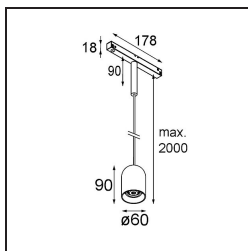

Date
Customer
Project
Type

Placebo Track 48V Suspended Down 60 1x LED 2700K DALI White Structure

Specifications

Material	13540709
Light Source Type	LED
LED Type	PLACEBO - TCI LED 12x 3030
LED technology	LED PCB
CRI	Min. 90
Colour Temperature	2700K
Lifetime	L80B20 @50,000 Hours
Lamp Included	Yes
Number of Light Sources	1
CIE flux code	24 48 74 53 72
Binning (SDCM)	3
Light Direction	Down
Input Voltage	48Vdc
Luminaire power (W)	7.1
Electrical Class	III
IP Rating	20
Glow wire rating (°C)	960
Dimming Protocol	DALI
DALI Standard	DALI-2
Indoor/Outdoor	Indoor
Application	Ceiling
Mounting	Suspended
Adjustability	Not Applicable
Distance to Lighted Object (m)	0,1
Primary Colour & Primary Finish	White, Structure
Gross weight (g)	558.0
Luminous flux per lamp (lm)	608
Efficacy (lm/W)	86
Glare rating	18
Remark	<ul style="list-style-type: none"> • Glass ball or tube not included • Longer suspension cable on request (standard length is 2 meter) • This is not a complete product. Placebo Glass or Placebo Tube and Pista track 48V system required. • This is not a complete product. Placebo Glass or Placebo Tube and Pista track 48V system required.

- For installations without dimmer, it is recommended to use 1-10 V luminaires.
-

TM30 & CRI diagram

Light distribution & beam diagram

Optical Accessories

12624038 Glass Tube Down 46 Placebo White Matt

12624238 Glass Tube Down 130 Placebo White Matt