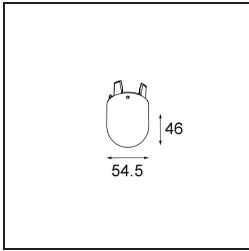

Date
Customer
Project
Type

Placebo Track 48V Suspended Down 60 1x LED 2700K DALI White Structure

Specifications

Material	13540709
Light Source Type	LED
LED Type	PLACEBO - TCI LED 12x 3030
LED technology	LED PCB
CRI	Min. 90
Colour Temperature	2700K
Lifetime	L80B20 @50,000 Hours
Lamp Included	Yes
Number of Light Sources	1
CIE flux code	24 48 74 53 72
Binning (SDCM)	3
Light Direction	Down
Input Voltage	48Vdc
Luminaire power (W)	7.1
Electrical Class	III
IP Rating	20
Glow wire rating (°C)	960
Dimming Protocol	DALI
DALI Standard	DALI-2
Indoor/Outdoor	Indoor
Application	Ceiling
Mounting	Suspended
Adjustability	Not Applicable
Distance to Lighted Object (m)	0,1
Primary Colour & Primary Finish	White, Structure
Gross weight (g)	558.0
Luminous flux per lamp (lm)	608
Efficacy (lm/W)	86
Glare rating	18
Remark	<ul style="list-style-type: none"> • Glass ball or tube not included • Longer suspension cable on request (standard length is 2 meter) • This is not a complete product. Placebo Glass or Placebo Tube and Pista track 48V system required. • This is not a complete product. Placebo Glass or Placebo Tube and Pista track 48V system required.

- For installations without dimmer, it is recommended to use 1-10 V luminaires.
-

TM30 & CRI diagram

Light distribution & beam diagram

Optical Accessories

12624038 Glass Tube Down 46 Placebo White Matt

12624238 Glass Tube Down 130 Placebo White Matt