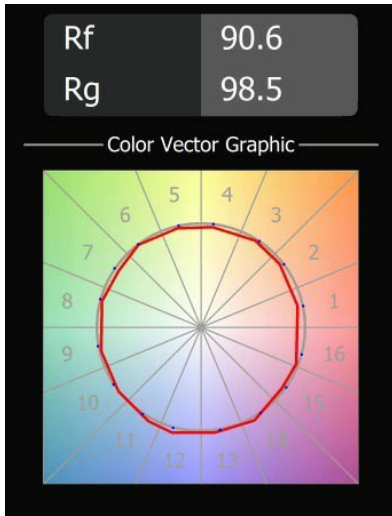

TM30 & CRI diagram