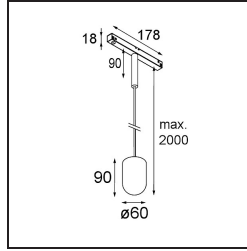

Date
Customer
Project
Type

Placebo Track 48V Suspended Up 60 1x LED 2700K DALI Silver Bronze Brushed Anodised

Specifications

Material	13540684
Light Source Type	LED
LED Type	PLACEBO - TCI LED 12x 3030
LED technology	LED PCB
CRI	Min. 90
Colour Temperature	2700K
Lifetime	L80B20 @50,000 Hours
Lamp Included	Yes
Number of Light Sources	1
CIE flux code	18 44 71 47 72
Binning (SDCM)	3
Light Direction	Up
Input Voltage	48Vdc
Luminaire power (W)	7.1
Electrical Class	III
IP Rating	20
Glow wire rating (°C)	960
Dimming Protocol	DALI
DALI Standard	DALI-2
Indoor/Outdoor	Indoor
Application	Ceiling
Mounting	Suspended
Adjustability	Not Applicable
Distance to Lighted Object (m)	0,1
Primary Colour & Primary Finish	Silver Bronze, Brushed Anodised
Gross weight (g)	558.0
Luminous flux per lamp (lm)	608
Efficacy (lm/W)	86
Glare rating	18

Remark

- Glass ball or tube not included
 - Longer suspension cable on request (standard length is 2 meter)
 - This is not a complete product. Placebo Glass or Placebo Tube and Pista track 48V system required.
 - This is not a complete product. Placebo Glass or Placebo Tube and Pista track 48V system required.
 - For installations without dimmer, it is recommended to use 1-10 V luminaires.
-

TM30 & CRI diagram

Light distribution & beam diagram

Diagrams

Optical Accessories

12623038 Glass Tube Up 46 Placebo White Matt

12623238 Glass Tube Up 130 Placebo White Matt

12625038 Glass Ball Up 90 Placebo White Matt