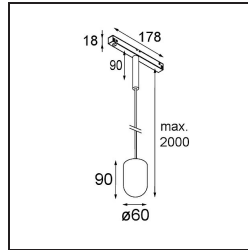

Specifications

Material	13540682
Light Source Type	LED
LED Type	PLACEBO - TCI LED 12x 3030
LED technology	LED PCB
CRI	Min. 90
Colour Temperature	2700K
Lifetime	L80B20 @50,000 Hours
Lamp Included	Yes
Number of Light Sources	1
CIE flux code	18 44 71 47 72
Binning (SDCM)	3
Light Direction	Up
Input Voltage	48Vdc
Luminaire power (W)	7.1
Electrical Class	III
IP Rating	20
Glow wire rating (°C)	960
Dimming Protocol	DALI
DALI Standard	DALI version-1
Indoor/Outdoor	Indoor
Application	Ceiling
Mounting	Suspended
Adjustability	Not Applicable
Distance to Lighted Object (m)	0,1
Primary Colour & Primary Finish	Bronze, Brushed Anodised
Gross weight (g)	558.0
Delivered lumens (lm)	608
Efficacy (lm/W)	86
Glare rating	18

Remark	<ul style="list-style-type: none"> • Glass ball or tube not included • Longer suspension cable on request (standard length is 2 meter) • This is not a complete product. Placebo Glass or Placebo Tube and Pista track 48V system required. • This is not a complete product. Placebo Glass or Placebo Tube and Pista track 48V system required. • For installations without dimmer, it is
--------	---

recommended to use 1-10 V luminaires.

TM30 & CRI diagram

Light distribution & beam diagram

Optical Accessories

12623038 Glass Tube Up 46 Placebo White Matt

12623238 Glass Tube Up 130 Placebo White Matt

12625038 Glass Ball Up 90 Placebo White Matt