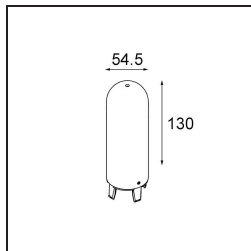

recommended to use 1-10 V luminaires.

TM30 & CRI diagram

Light distribution & beam diagram

Optical Accessories

12623038 Glass Tube Up 46 Placebo White Matt

12623238 Glass Tube Up 130 Placebo White Matt

12625038 Glass Ball Up 90 Placebo White Matt