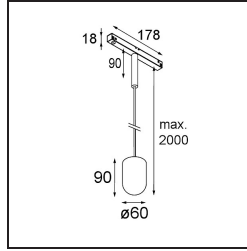

Date
Customer
Project
Type

Placebo Track 48V Suspended Up 60 1x LED 2700K DALI Bronze Brushed Anodised

Specifications

Material	13540682
Light Source Type	LED
LED Type	PLACEBO - TCI LED 12x 3030
LED technology	LED PCB
CRI	Min. 90
Colour Temperature	2700K
Lifetime	L80B20 @50,000 Hours
Lamp Included	Yes
Number of Light Sources	1
CIE flux code	18 44 71 47 72
Binning (SDCM)	3
Light Direction	Up
Input Voltage	48Vdc
Luminaire power (W)	7.1
Electrical Class	III
IP Rating	20
Glow wire rating (°C)	960
Dimming Protocol	DALI
DALI Standard	DALI-2
Indoor/Outdoor	Indoor
Application	Ceiling
Mounting	Suspended
Adjustability	Not Applicable
Distance to Lighted Object (m)	0,1
Primary Colour & Primary Finish	Bronze, Brushed Anodised
Gross weight (g)	558.0
Luminous flux per lamp (lm)	608
Efficacy (lm/W)	86
Glare rating	18

Remark

- Glass ball or tube not included
 - Longer suspension cable on request (standard length is 2 meter)
 - This is not a complete product. Placebo Glass or Placebo Tube and Pista track 48V system required.
 - This is not a complete product. Placebo Glass or Placebo Tube and Pista track 48V system required.
 - For installations without dimmer, it is recommended to use 1-10 V luminaires.
-

TM30 & CRI diagram

Light distribution & beam diagram

Diagrams

Optical Accessories

12623038 Glass Tube Up 46 Placebo White Matt

12623238 Glass Tube Up 130 Placebo White Matt

12625038 Glass Ball Up 90 Placebo White Matt