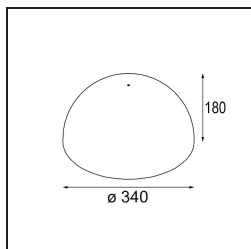

Decorative Accessories

- 12628017 Shade Beanie Placebo Champagne Brushed
- 12628018 Shade Beanie Placebo Bronze Brushed
- 12628038 Shade Beanie Placebo Grey White Matt
- 12628083 Shade Beanie Placebo Black Matt