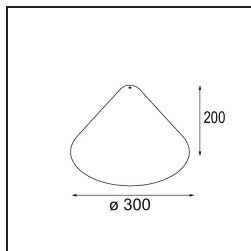

- **12629017** Shade Douli Placebo Champagne Brushed
- **12629018** Shade Douli Placebo Bronze Brushed
- **12629038** Shade Douli Placebo Grey White Matt
- **12629083** Shade Douli Placebo Black Matt

Choose a required accessory