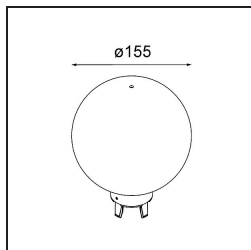

recommended to use 1-10 V luminaires.

TM30 & CRI diagram

Light distribution & beam diagram

Optical Accessories

12623038 Glass Tube Up 46 Placebo White Matt

12623238 Glass Tube Up 130 Placebo White Matt

12625038 Glass Ball Up 90 Placebo White Matt