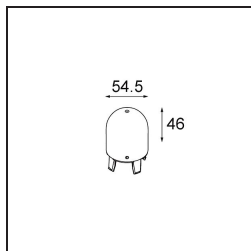

recommended to use 1-10 V luminaires.

TM30 & CRI diagram

Light distribution & beam diagram

Optical Accessories

12623038 Glass Tube Up 46 Placebo White Matt

12623238 Glass Tube Up 130 Placebo White Matt

12625038 Glass Ball Up 90 Placebo White Matt