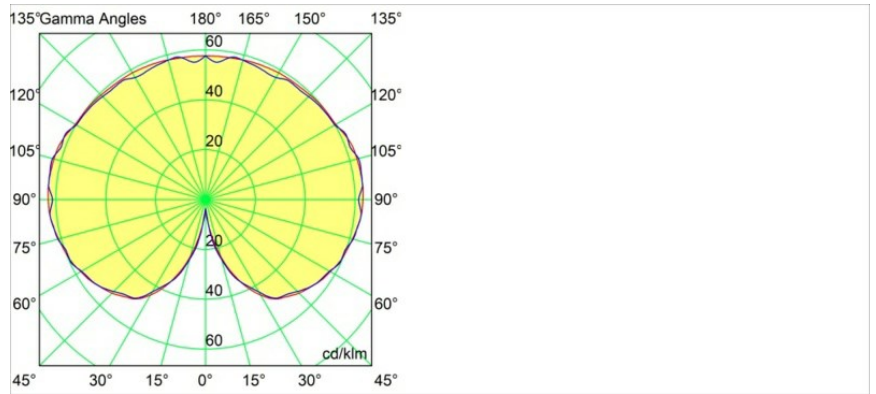

Light distribution & beam diagram