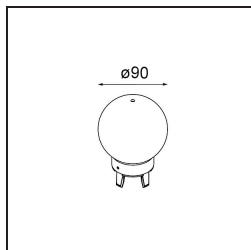

recommended to use 1-10 V luminaires.

TM30 & CRI diagram

Light distribution & beam diagram

Optical Accessories

12623038 Glass Tube Up 46 Placebo White Matt

12623238 Glass Tube Up 130 Placebo White Matt

12625038 Glass Ball Up 90 Placebo White Matt