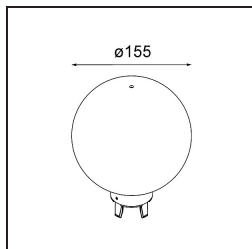

TM30 & CRI diagram

Light distribution & beam diagram

Diagrams

Accessorio Ottico

12623038 Glass Tube Up 46 Placebo White Matt

12623238 Glass Tube Up 130 Placebo White Matt

12625038 Glass Ball Up 90 Placebo White Matt