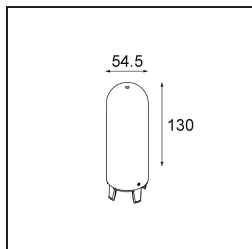

TM30 & CRI diagram

Light distribution & beam diagram

Diagrams

Accessorio Ottico

12623038 Glass Tube Up 46 Placebo White Matt

12623238 Glass Tube Up 130 Placebo White Matt

12625038 Glass Ball Up 90 Placebo White Matt