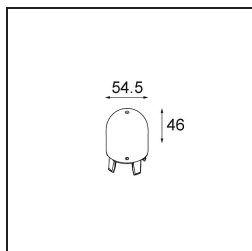

TM30 & CRI diagram

Light distribution & beam diagram

Diagrams

Accessorio Ottico

12623038 Glass Tube Up 46 Placebo White Matt

12623238 Glass Tube Up 130 Placebo White Matt

12625038 Glass Ball Up 90 Placebo White Matt