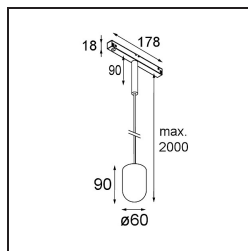

Date
Customer
Project
Type

Placebo Track 48V Suspended Up 60 lx LED 2700K DALI Black Brushed Anodised

Placebo is a paradigm of playful choices of up and down light. You will soon discover the many options it comes with, giving you even more choices. Different shapes, sizes and shades designed for you, and then add all the colour combinations. All playful instruments to turn your creative vision into lovely rhythms of pure forms and light.

Specifications

Material	13540681
Light Source Type	LED
LED Type	PLACEBO - TCI LED 12x 3030
LED technology	LED PCB
CRI	Min. 90
Colour Temperature	2700K
Lifetime	L80B20 @50,000 Hours
Lamp Included	Yes
Number of Light Sources	1
CIE flux code	18 44 71 47 72
Binning (SDCM)	3
Light Direction	Up
Input Voltage	48Vdc
Luminaire power (W)	7.1
Electrical Class	III
IP Rating	20
Glow wire rating (°C)	960
Dimming Protocol	DALI
DALI Standard	DALI-2
Indoor/Outdoor	Indoor
Application	Ceiling
Mounting	Suspended
Adjustability	Not Applicable
Distance to Lighted Object (m)	0,1
Primary Colour & Primary Finish	Black, Brushed Anodised
Gross weight (g)	558.0
Luminous flux per lamp (lm)	608
Efficacy (lm/W)	86
Glare rating	18

Remark

- Glass ball or tube not included
 - Longer suspension cable on request (standard length is 2 meter)
 - This is not a complete product. Placebo Glass or Placebo Tube and Pista track 48V system required.
 - This is not a complete product. Placebo Glass or Placebo Tube and Pista track 48V system required.
 - For installations without dimmer, it is recommended to use 1-10 V luminaires.
-

TM30 & CRI diagram

Light distribution & beam diagram

Diagrams

Optical Accessories

12623038 Glass Tube Up 46 Placebo White Matt

12623238 Glass Tube Up 130 Placebo White Matt

12625038 Glass Ball Up 90 Placebo White Matt