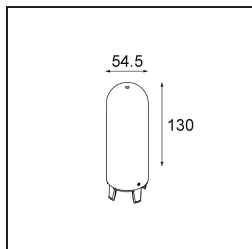

TM30 & CRI diagram

Light distribution & beam diagram

Accessorio Ottico

12623038 Glass Tube Up 46 Placebo White Matt

12623238 Glass Tube Up 130 Placebo White Matt

12625038 Glass Ball Up 90 Placebo White Matt