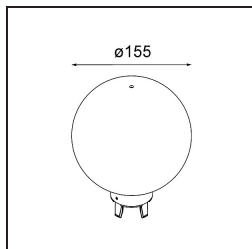

TM30 & CRI diagram

Light distribution & beam diagram

Accessorio Ottico

12623038 Glass Tube Up 46 Placebo White Matt

12623238 Glass Tube Up 130 Placebo White Matt

12625038 Glass Ball Up 90 Placebo White Matt