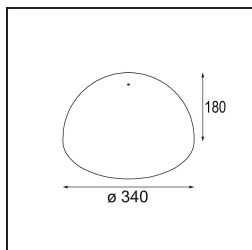

Accessori Decorativi

- 12628017 Shade Beanie Placebo Champagne Brushed
- 12628018 Shade Beanie Placebo Bronze Brushed
- 12628038 Shade Beanie Placebo Grey White Matt
- 12628083 Shade Beanie Placebo Black Matt