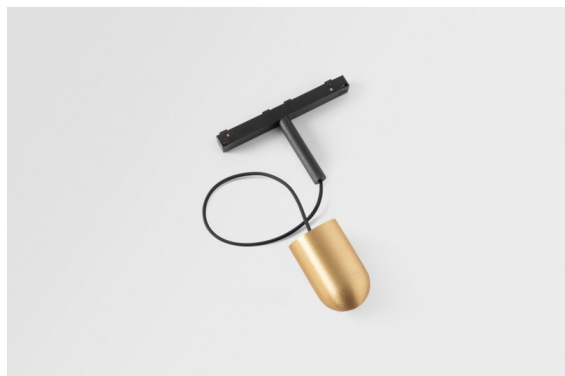

Date
Customer
Project
Type

Placebo Track 48V Suspended Up 60 lx LED 2700K DALI Champagne Brushed Anodised

Placebo is a paradigm of playful choices of up and down light. You will soon discover the many options it comes with, giving you even more choices. Different shapes, sizes and shades designed for you, and then add all the colour combinations. All playful instruments to turn your creative vision into lovely rhythms of pure forms and light.

Specifications

Material	13540641
Light Source Type	LED
LED Type	PLACEBO - TCI LED 12x 3030
LED technology	LED PCB
CRI	Min. 90
Colour Temperature	2700K
Lifetime	L80B20 @50,000 Hours
Lamp Included	Yes
Number of Light Sources	1
CIE flux code	18 44 71 47 72
Binning (SDCM)	3
Light Direction	Up
Input Voltage	48Vdc
Luminaire power (W)	7.1
Electrical Class	III
IP Rating	20
Glow wire rating (°C)	960
Dimming Protocol	DALI
DALI Standard	DALI-2
Indoor/Outdoor	Indoor
Application	Ceiling
Mounting	Suspended
Adjustability	Not Applicable
Distance to Lighted Object (m)	0,1
Primary Colour & Primary Finish	Champagne, Brushed Anodised
Gross weight (g)	558.0
Luminous flux per lamp (lm)	608
Efficacy (lm/W)	86
Glare rating	18

Remark

- Glass ball or tube not included
 - Longer suspension cable on request (standard length is 2 meter)
 - This is not a complete product. Placebo Glass or Placebo Tube and Pista track 48V system required.
 - This is not a complete product. Placebo Glass or Placebo Tube and Pista track 48V system required.
 - For installations without dimmer, it is recommended to use 1-10 V luminaires.
-