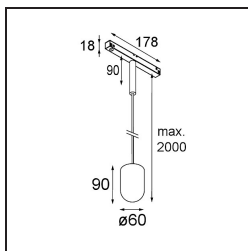

Date
Customer
Project
Type

Placebo Track 48V Suspended Up 60 lx LED 2700K DALI Champagne Brushed Anodised

Placebo is a paradigm of playful choices of up and down light. You will soon discover the many options it comes with, giving you even more choices. Different shapes, sizes and shades designed for you, and then add all the colour combinations. All playful instruments to turn your creative vision into lovely rhythms of pure forms and light.

Specifications

Material	13540641
Light Source Type	LED
LED Type	PLACEBO - TCI LED 12x 3030
LED technology	LED PCB
CRI	Min. 90
Colour Temperature	2700K
Lifetime	L80B20 @50,000 Hours
Lamp Included	Yes
Number of Light Sources	1
CIE flux code	18 44 71 47 72
Binning (SDCM)	3
Light Direction	Up
Input Voltage	48Vdc
Luminaire power (W)	7.1
Electrical Class	III
IP Rating	20
Glow wire rating (°C)	960
Dimming Protocol	DALI
DALI Standard	DALI-2
Indoor/Outdoor	Indoor
Application	Ceiling
Mounting	Suspended
Adjustability	Not Applicable
Distance to Lighted Object (m)	0,1
Primary Colour & Primary Finish	Champagne, Brushed Anodised
Gross weight (g)	558.0
Luminous flux per lamp (lm)	608
Efficacy (lm/W)	86
Glare rating	18

Remark

- Glass ball or tube not included
 - Longer suspension cable on request (standard length is 2 meter)
 - This is not a complete product. Placebo Glass or Placebo Tube and Pista track 48V system required.
 - This is not a complete product. Placebo Glass or Placebo Tube and Pista track 48V system required.
 - For installations without dimmer, it is recommended to use 1-10 V luminaires.
-

TM30 & CRI diagram

Light distribution & beam diagram

Optical Accessories

12623038 Glass Tube Up 46 Placebo White Matt

12623238 Glass Tube Up 130 Placebo White Matt

12625038 Glass Ball Up 90 Placebo White Matt