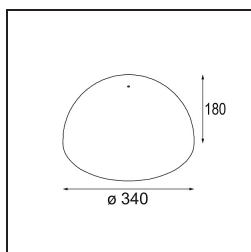

Accessori Decorativi

- 12628017 Shade Beanie Placebo Champagne Brushed
- 12628018 Shade Beanie Placebo Bronze Brushed
- 12628038 Shade Beanie Placebo Grey White Matt
- 12628083 Shade Beanie Placebo Black Matt