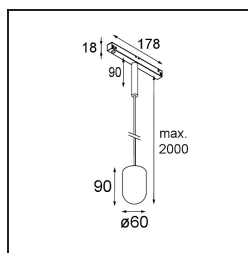

Date
Customer
Project
Type

Placebo Track 48V Suspended Up 60 lx LED 2700K DALI Black Structure

Placebo is a paradigm of playful choices of up and down light. You will soon discover the many options it comes with, giving you even more choices. Different shapes, sizes and shades designed for you, and then add all the colour combinations. All playful instruments to turn your creative vision into lovely rhythms of pure forms and light.

Specifications

Material	13540632
Light Source Type	LED
LED Type	PLACEBO - TCI LED 12x 3030
LED technology	LED PCB
CRI	Min. 90
Colour Temperature	2700K
Lifetime	L80B20 @50,000 Hours
Lamp Included	Yes
Number of Light Sources	1
CIE flux code	18 44 71 47 72
Binning (SDCM)	3
Light Direction	Up
Input Voltage	48Vdc
Luminaire power (W)	7.1
Electrical Class	III
IP Rating	20
Glow wire rating (°C)	960
Dimming Protocol	DALI
DALI Standard	DALI-2
Indoor/Outdoor	Indoor
Application	Ceiling
Mounting	Suspended
Adjustability	Not Applicable
Distance to Lighted Object (m)	0,1
Primary Colour & Primary Finish	Black, Structure
Gross weight (g)	558.0
Luminous flux per lamp (lm)	608
Efficacy (lm/W)	86
Glare rating	18

Remark

- Glass ball or tube not included
 - Longer suspension cable on request (standard length is 2 meter)
 - This is not a complete product. Placebo Glass or Placebo Tube and Pista track 48V system required.
 - This is not a complete product. Placebo Glass or Placebo Tube and Pista track 48V system required.
 - For installations without dimmer, it is recommended to use 1-10 V luminaires.
-