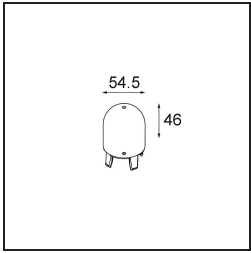

Specifications

Material	13540632
Light Source Type	LED
LED Type	PLACEBO - TCI LED 12x 3030
LED technology	LED PCB
CRI	Min. 90
Colour Temperature	2700K
Lifetime	L80B20 @50,000 Hours
Lamp Included	Yes
Number of Light Sources	1
CIE flux code	18 44 71 47 72
Binning (SDCM)	3
Light Direction	Up
Input Voltage	48Vdc
Luminaire power (W)	7.1
Electrical Class	III
IP Rating	20
Glow wire rating (°C)	960
Dimming Protocol	DALI
DALI Standard	DALI-2
Indoor/Outdoor	Indoor
Application	Ceiling
Mounting	Suspended
Adjustability	Not Applicable
Distance to Lighted Object (m)	0,1
Primary Colour & Primary Finish	Black, Structure
Gross weight (g)	558.0
Luminous flux per lamp (lm)	608
Efficacy (lm/W)	86
Glare rating	18

Remark

- Glass ball or tube not included
 - Longer suspension cable on request (standard length is 2 meter)
 - This is not a complete product. Placebo Glass or Placebo Tube and Pista track 48V system required.
 - This is not a complete product. Placebo Glass or Placebo Tube and Pista track 48V system required.
 - For installations without dimmer, it is recommended to use 1-10 V luminaires.
-

TM30 & CRI diagram

Light distribution & beam diagram

Optical Accessories

12623038 Glass Tube Up 46 Placebo White Matt

12623238 Glass Tube Up 130 Placebo White Matt

12625038 Glass Ball Up 90 Placebo White Matt