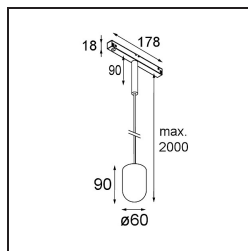

Date
Customer
Project
Type

Placebo Track 48V Suspended Up 60 1x LED 2700K DALI White Structure

Placebo is a paradigm of playful choices of up and down light. You will soon discover the many options it comes with, giving you even more choices. Different shapes, sizes and shades designed for you, and then add all the colour combinations. All playful instruments to turn your creative vision into lovely rhythms of pure forms and light.

Specifications

Material	13540609
Light Source Type	LED
LED Type	PLACEBO - TCI LED 12x 3030
LED technology	LED PCB
CRI	Min. 90
Colour Temperature	2700K
Lifetime	L80B20 @50,000 Hours
Lamp Included	Yes
Number of Light Sources	1
CIE flux code	18 44 71 47 72
Binning (SDCM)	3
Light Direction	Up
Input Voltage	48Vdc
Luminaire power (W)	7.1
Electrical Class	III
IP Rating	20
Glow wire rating (°C)	960
Dimming Protocol	DALI
DALI Standard	DALI-2
Indoor/Outdoor	Indoor
Application	Ceiling
Mounting	Suspended
Adjustability	Not Applicable
Distance to Lighted Object (m)	0,1
Primary Colour & Primary Finish	White, Structure
Gross weight (g)	558.0
Luminous flux per lamp (lm)	608
Efficacy (lm/W)	86
Glare rating	18

Remark

- Glass ball or tube not included
 - Longer suspension cable on request (standard length is 2 meter)
 - This is not a complete product. Placebo Glass or Placebo Tube and Pista track 48V system required.
 - This is not a complete product. Placebo Glass or Placebo Tube and Pista track 48V system required.
 - For installations without dimmer, it is recommended to use 1-10 V luminaires.
-