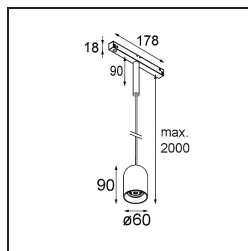

Specifications

Material	13540584
Light Source Type	LED
LED Type	PLACEBO - TCI LED WARMDIM
LED technology	LED PCB
CRI	Min. 90
Colour Temperature	1800-3000K (Warm Dim)
Lifetime	L80B20 @50,000 Hours
Lamp Included	Yes
Number of Light Sources	1
CIE flux code	25 50 75 55 58
Binning (SDCM)	3
Light Direction	Down
Input Voltage	48Vdc
Luminaire power (W)	8.4
Electrical Class	III
IP Rating	20
Glow wire rating (°C)	960
Dimming Protocol	1-10V
Indoor/Outdoor	Indoor
Application	Ceiling
Mounting	Suspended
Adjustability	Not Applicable
Distance to Lighted Object (m)	0,1
Primary Colour & Primary Finish	Silver Bronze, Brushed Anodised
Gross weight (g)	558.0
Luminous flux per lamp (lm)	365
Efficacy (lm/W)	43
Glare rating	16

Remark

- Glass ball or tube not included
 - Longer suspension cable on request (standard length is 2 meter)
 - This is not a complete product. Placebo Glass or Placebo Tube and Pista track 48V system required.
 - This is not a complete product. Placebo Glass or Placebo Tube and Pista track 48V system required.
 - For installations without dimmer, it is recommended to use 1-10 V luminaires.
-