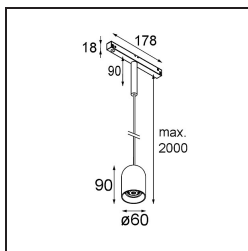

Date
Customer
Project
Type

Placebo Track 48V Suspended Down 60 1x LED 1800-3000K WD 1-10V Bronze Brushed Anodised

Specifications

Material	13540582
Light Source Type	LED
LED Type	PLACEBO - TCI LED WARMDIM
LED technology	LED PCB
CRI	Min. 90
Colour Temperature	1800-3000K (Warm Dim)
Lifetime	L80B20 @50,000 Hours
Lamp Included	Yes
Number of Light Sources	1
CIE flux code	25 50 75 55 58
Binning (SDCM)	3
Light Direction	Down
Input Voltage	48Vdc
Luminaire power (W)	8.4
Electrical Class	III
IP Rating	20
Glow wire rating (°C)	960
Dimming Protocol	1-10V
Indoor/Outdoor	Indoor
Application	Ceiling
Mounting	Suspended
Adjustability	Not Applicable
Distance to Lighted Object (m)	0,1
Primary Colour & Primary Finish	Bronze, Brushed Anodised
Gross weight (g)	558.0
Luminous flux per lamp (lm)	365
Efficacy (lm/W)	43
Glare rating	16

Remark

- Glass ball or tube not included
 - Longer suspension cable on request (standard length is 2 meter)
 - This is not a complete product. Placebo Glass or Placebo Tube and Pista track 48V system required.
 - This is not a complete product. Placebo Glass or Placebo Tube and Pista track 48V system required.
 - For installations without dimmer, it is recommended to use 1-10 V luminaires.
-

TM30 & CRI diagram

Light distribution & beam diagram

Optical Accessories

12624038 Glass Tube Down 46 Placebo White Matt

12624238 Glass Tube Down 130 Placebo White Matt

12626038 Glass Ball Down 90 Placebo White Matt