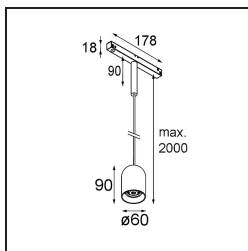

Placebo Track 48V Suspended Down 60 1x LED 1800-3000K WD 1-10V Champagne Brushed Anodised

Placebo is a paradigm of playful choices of up and down light. You will soon discover the many options it comes with, giving you even more choices. Different shapes, sizes and shades designed for you, and then add all the colour combinations. All playful instruments to turn your creative vision into lovely rhythms of pure forms and light.

Specifications

Material	13540541
Light Source Type	LED
LED Type	PLACEBO - TCI LED WARMDIM
LED technology	LED PCB
CRI	Min. 90
Colour Temperature	1800-3000K (Warm Dim)
Lifetime	L80B20 @50,000 Hours
Lamp Included	Yes
Number of Light Sources	1
CIE flux code	25 50 75 55 58
Binning (SDCM)	3
Light Direction	Down
Input Voltage	48Vdc
Luminaire power (W)	8.4
Electrical Class	III
IP Rating	20
Glow wire rating (°C)	960
Dimming Protocol	1-10V
Indoor/Outdoor	Indoor
Application	Ceiling
Mounting	Suspended
Adjustability	Not Applicable
Distance to Lighted Object (m)	0,1
Primary Colour & Primary Finish	Champagne, Brushed Anodised
Gross weight (g)	558.0
Luminous flux per lamp (lm)	365
Efficacy (lm/W)	43
Glare rating	16

Remark

- Glass ball or tube not included
 - Longer suspension cable on request (standard length is 2 meter)
 - This is not a complete product. Placebo Glass or Placebo Tube and Pista track 48V system required.
 - This is not a complete product. Placebo Glass or Placebo Tube and Pista track 48V system required.
 - For installations without dimmer, it is recommended to use 1-10 V luminaires.
-

TM30 & CRI diagram

Light distribution & beam diagram

Optical Accessories

12624038 Glass Tube Down 46 Placebo White Matt

12624238 Glass Tube Down 130 Placebo White Matt

12626038 Glass Ball Down 90 Placebo White Matt