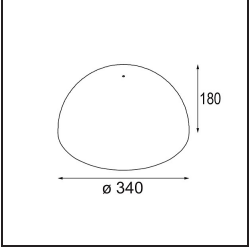

12627038 Shade Sombrero Placebo Grey White Matt

12627083 Shade Sombrero Placebo Black Matt

- **12628017** Shade Beanie Placebo Champagne Brushed
- **12628018** Shade Beanie Placebo Bronze Brushed
- **12628038** Shade Beanie Placebo Grey White Matt
- **12628083** Shade Beanie Placebo Black Matt