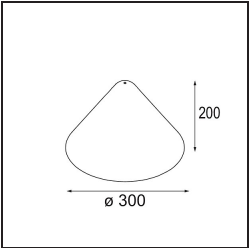

- **12629017** Shade Douli Placebo Champagne Brushed
- **12629018** Shade Douli Placebo Bronze Brushed
- **12629038** Shade Douli Placebo Grey White Matt
- **12629083** Shade Douli Placebo Black Matt

Choose a required accessory