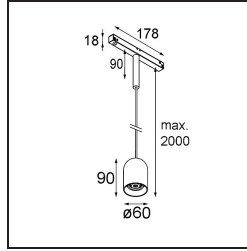

Date
Customer
Project
Type

Placebo Track 48V Suspended Down 60 1x LED 1800-3000K WD 1-10V Black Structure

Specifications

Material	13540532
Light Source Type	LED
LED Type	PLACEBO - TCI LED WARMDIM
LED technology	LED PCB
CRI	Min. 90
Colour Temperature	1800-3000K (Warm Dim)
Lifetime	L80B20 @50,000 Hours
Lamp Included	Yes
Number of Light Sources	1
CIE flux code	25 50 75 55 58
Binning (SDCM)	3
Light Direction	Down
Input Voltage	48Vdc
Luminaire power (W)	8.4
Electrical Class	III
IP Rating	20
Glow wire rating (°C)	960
Dimming Protocol	1-10V
Indoor/Outdoor	Indoor
Application	Ceiling
Mounting	Suspended
Adjustability	Not Applicable
Distance to Lighted Object (m)	0,1
Primary Colour & Primary Finish	Black, Structure
Gross weight (g)	558.0
Luminous flux per lamp (lm)	365
Efficacy (lm/W)	43
Glare rating	16

Remark

- Glass ball or tube not included
 - Longer suspension cable on request (standard length is 2 meter)
 - This is not a complete product. Placebo Glass or Placebo Tube and Pista track 48V system required.
 - This is not a complete product. Placebo Glass or Placebo Tube and Pista track 48V system required.
 - For installations without dimmer, it is recommended to use 1-10 V luminaires.
-

TM30 & CRI diagram

Light distribution & beam diagram

Optical Accessories

12624038 Glass Tube Down 46 Placebo White Matt

12624238 Glass Tube Down 130 Placebo White Matt

12626038 Glass Ball Down 90 Placebo White Matt