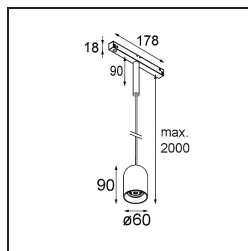

Specifications

Material	13540509
Light Source Type	LED
LED Type	PLACEBO - TCI LED WARMDIM
LED technology	LED PCB
CRI	Min. 90
Colour Temperature	1800-3000K (Warm Dim)
Lifetime	L80B20 @50,000 Hours
Lamp Included	Yes
Number of Light Sources	1
CIE flux code	25 50 75 55 58
Binning (SDCM)	3
Light Direction	Down
Input Voltage	48Vdc
Luminaire power (W)	8.4
Electrical Class	III
IP Rating	20
Glow wire rating (°C)	960
Dimming Protocol	1-10V
Indoor/Outdoor	Indoor
Application	Ceiling
Mounting	Suspended
Adjustability	Not Applicable
Distance to Lighted Object (m)	0,1
Primary Colour & Primary Finish	White, Structure
Gross weight (g)	558.0
Luminous flux per lamp (lm)	365
Efficacy (lm/W)	43
Glare rating	16

Remark

- Glass ball or tube not included
 - Longer suspension cable on request (standard length is 2 meter)
 - This is not a complete product. Placebo Glass or Placebo Tube and Pista track 48V system required.
 - This is not a complete product. Placebo Glass or Placebo Tube and Pista track 48V system required.
 - For installations without dimmer, it is recommended to use 1-10 V luminaires.
-