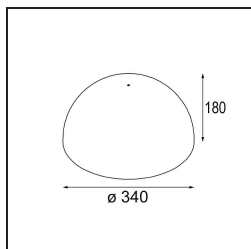

Decoratieve Accessoires

- 12628017 Shade Beanie Placebo Champagne Brushed
- 12628018 Shade Beanie Placebo Bronze Brushed
- 12628038 Shade Beanie Placebo Grey White Matt
- 12628083 Shade Beanie Placebo Black Matt