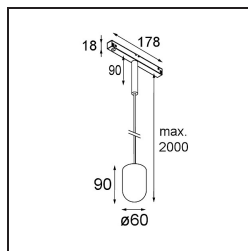

Date
Customer
Project
Type

*Placebo Track 48V Suspended Up 60 1x LED 1800-3000K WD 1-10V Silver Bronze Brushed Anodised*

Placebo is a paradigm of playful choices of up and down light. You will soon discover the many options it comes with, giving you even more choices. Different shapes, sizes and shades designed for you, and then add all the colour combinations. All playful instruments to turn your creative vision into lovely rhythms of pure forms and light.

### Specifications

Material	13540484
Light Source Type	LED
LED Type	PLACEBO - TCI LED WARMDIM
LED technology	LED PCB
CRI	Min. 90
Colour Temperature	1800-3000K (Warm Dim)
Lifetime	L80B20 @50,000 Hours
Lamp Included	Yes
Number of Light Sources	1
CIE flux code	20 44 71 45 58
Binning (SDCM)	3
Light Direction	Up
Input Voltage	48Vdc
Luminaire power (W)	8.4
Electrical Class	III
IP Rating	20
Glow wire rating (°C)	960
Dimming Protocol	1-10V
Indoor/Outdoor	Indoor
Application	Ceiling
Mounting	Suspended
Adjustability	Not Applicable
Distance to Lighted Object (m)	0,1
Primary Colour & Primary Finish	Silver Bronze, Brushed Anodised
Gross weight (g)	558.0
Luminous flux per lamp (lm)	365
Efficacy (lm/W)	43
Glare rating	16

---

Remark	<ul style="list-style-type: none"><li>• Glass ball or tube not included</li><li>• Longer suspension cable on request (standard length is 2 meter)</li><li>• This is not a complete product. Placebo Glass or Placebo Tube and Pista track 48V system required.</li><li>• This is not a complete product. Placebo Glass or Placebo Tube and Pista track 48V system required.</li><li>• For installations without dimmer, it is recommended to use 1-10 V luminaires.</li></ul>
--------	---

---

**TM30 & CRI diagram**

**Light distribution & beam diagram**

**Optical Accessories**

12623038 Glass Tube Up 46 Placebo White Matt

12623238 Glass Tube Up 130 Placebo White Matt

12625038 Glass Ball Up 90 Placebo White Matt