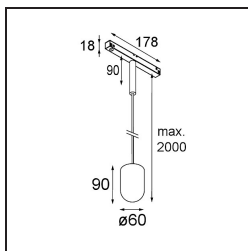

Date
Customer
Project
Type

Placebo Track 48V Suspended Up 60 1x LED 1800-3000K WD 1-10V Champagne Brushed Anodised

Placebo is a paradigm of playful choices of up and down light. You will soon discover the many options it comes with, giving you even more choices. Different shapes, sizes and shades designed for you, and then add all the colour combinations. All playful instruments to turn your creative vision into lovely rhythms of pure forms and light.

Specifications

Material	13540441
Light Source Type	LED
LED Type	PLACEBO - TCI LED WARMDIM
LED technology	LED PCB
CRI	Min. 90
Colour Temperature	1800-3000K (Warm Dim)
Lifetime	L80B20 @50,000 Hours
Lamp Included	Yes
Number of Light Sources	1
CIE flux code	20 44 71 45 58
Binning (SDCM)	3
Light Direction	Up
Input Voltage	48Vdc
Luminaire power (W)	8.4
Electrical Class	III
IP Rating	20
Glow wire rating (°C)	960
Dimming Protocol	1-10V
Indoor/Outdoor	Indoor
Application	Ceiling
Mounting	Suspended
Adjustability	Not Applicable
Distance to Lighted Object (m)	0,1
Primary Colour & Primary Finish	Champagne, Brushed Anodised
Gross weight (g)	558.0
Luminous flux per lamp (lm)	365
Efficacy (lm/W)	43
Glare rating	16

Remark

- Glass ball or tube not included
 - Longer suspension cable on request (standard length is 2 meter)
 - This is not a complete product. Placebo Glass or Placebo Tube and Pista track 48V system required.
 - This is not a complete product. Placebo Glass or Placebo Tube and Pista track 48V system required.
 - For installations without dimmer, it is recommended to use 1-10 V luminaires.
-

TM30 & CRI diagram

Light distribution & beam diagram

Optical Accessories

12623038 Glass Tube Up 46 Placebo White Matt

12623238 Glass Tube Up 130 Placebo White Matt

12625038 Glass Ball Up 90 Placebo White Matt