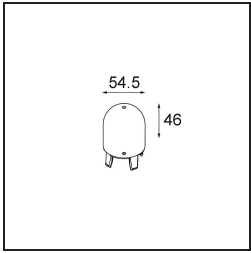

Specifications

Material	13540441
Light Source Type	LED
LED Type	PLACEBO - TCI LED WARMDIM
LED technology	LED PCB
CRI	Min. 90
Colour Temperature	1800-3000K (Warm Dim)
Lifetime	L80B20 @50,000 Hours
Lamp Included	Yes
Number of Light Sources	1
CIE flux code	20 44 71 45 58
Binning (SDCM)	3
Light Direction	Up
Input Voltage	48Vdc
Luminaire power (W)	8.4
Electrical Class	III
IP Rating	20
Glow wire rating (°C)	960
Dimming Protocol	1-10V
Indoor/Outdoor	Indoor
Application	Ceiling
Mounting	Suspended
Adjustability	Not Applicable
Distance to Lighted Object (m)	0,1
Primary Colour & Primary Finish	Champagne, Brushed Anodised
Gross weight (g)	558.0
Luminous flux per lamp (lm)	365
Efficacy (lm/W)	43
Glare rating	16

Remark

- Glass ball or tube not included
 - Longer suspension cable on request (standard length is 2 meter)
 - This is not a complete product. Placebo Glass or Placebo Tube and Pista track 48V system required.
 - This is not a complete product. Placebo Glass or Placebo Tube and Pista track 48V system required.
 - For installations without dimmer, it is recommended to use 1-10 V luminaires.
-

TM30 & CRI diagram

Light distribution & beam diagram

Optical Accessories

12623038 Glass Tube Up 46 Placebo White Matt

12623238 Glass Tube Up 130 Placebo White Matt

12625038 Glass Ball Up 90 Placebo White Matt