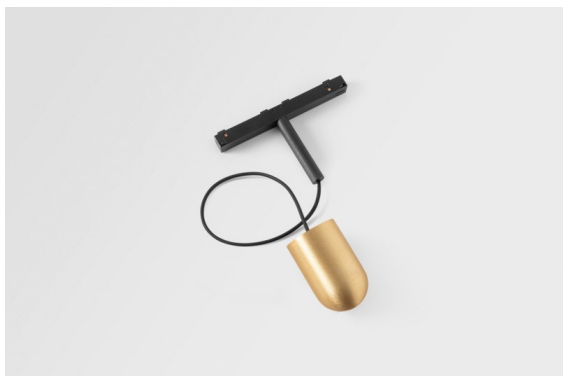

Date
Customer
Project
Type

Placebo Track 48V Suspended Up 60 1x LED 1800-3000K WD 1-10V Champagne Brushed Anodised

Placebo is a paradigm of playful choices of up and down light. You will soon discover the many options it comes with, giving you even more choices. Different shapes, sizes and shades designed for you, and then add all the colour combinations. All playful instruments to turn your creative vision into lovely rhythms of pure forms and light.

Specifications

Material	13540441
Light Source Type	LED
LED Type	PLACEBO - TCI LED WARMDIM
LED technology	LED PCB
CRI	Min. 90
Colour Temperature	1800-3000K (Warm Dim)
Lifetime	L80B20 @50,000 Hours
Lamp Included	Yes
Number of Light Sources	1
CIE flux code	20 44 71 45 58
Binning (SDCM)	3
Light Direction	Up
Input Voltage	48Vdc
Luminaire power (W)	8.4
Electrical Class	III
IP Rating	20
Glow wire rating (°C)	960
Dimming Protocol	1-10V
Indoor/Outdoor	Indoor
Application	Ceiling
Mounting	Suspended
Adjustability	Not Applicable
Distance to Lighted Object (m)	0,1
Primary Colour & Primary Finish	Champagne, Brushed Anodised
Gross weight (g)	558.0
Luminous flux per lamp (lm)	365
Efficacy (lm/W)	43
Glare rating	16

Remark

- Glass ball or tube not included
 - Longer suspension cable on request (standard length is 2 meter)
 - This is not a complete product. Placebo Glass or Placebo Tube and Pista track 48V system required.
 - This is not a complete product. Placebo Glass or Placebo Tube and Pista track 48V system required.
 - For installations without dimmer, it is recommended to use 1-10 V luminaires.
-