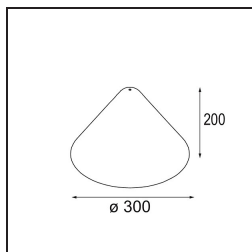

- **12629017** Shade Douli Placebo Champagne Brushed
- **12629018** Shade Douli Placebo Bronze Brushed
- **12629038** Shade Douli Placebo Grey White Matt
- **12629083** Shade Douli Placebo Black Matt

Choose a required accessory