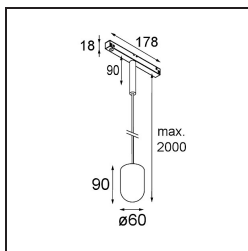

Date
Customer
Project
Type

Placebo Track 48V Suspended Up 60 lx LED 1800-3000K WD 1-10V White Structure

Specifications

Material	13540409
Light Source Type	LED
LED Type	PLACEBO - TCI LED WARMDIM
LED technology	LED PCB
CRI	Min. 90
Colour Temperature	1800-3000K (Warm Dim)
Lifetime	L80B20 @50,000 Hours
Lamp Included	Yes
Number of Light Sources	1
CIE flux code	24 48 74 53 72
Binning (SDCM)	3
Light Direction	Up
Input Voltage	48Vdc
Luminaire power (W)	8.4
Electrical Class	III
IP Rating	20
Glow wire rating (°C)	960
Dimming Protocol	1-10V
Indoor/Outdoor	Indoor
Application	Ceiling
Mounting	Suspended
Adjustability	Not Applicable
Distance to Lighted Object (m)	0,1
Primary Colour & Primary Finish	White, Structure
Gross weight (g)	558.0
Luminous flux per lamp (lm)	365
Efficacy (lm/W)	43
Glare rating	16

Remark

- Glass ball or tube not included
 - Longer suspension cable on request (standard length is 2 meter)
 - This is not a complete product. Placebo Glass or Placebo Tube and Pista track 48V system required.
 - This is not a complete product. Placebo Glass or Placebo Tube and Pista track 48V system required.
 - For installations without dimmer, it is recommended to use 1-10 V luminaires.
-

TM30 & CRI diagram

Light distribution & beam diagram

Optical Accessories

12623038 Glass Tube Up 46 Placebo White Matt

12623238 Glass Tube Up 130 Placebo White Matt

12625038 Glass Ball Up 90 Placebo White Matt