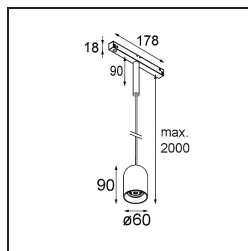

Specifications

Material	13540384
Light Source Type	LED
LED Type	PLACEBO - TCI LED 12x 3030
LED technology	LED PCB
CRI	Min. 90
Colour Temperature	3000K
Lifetime	L80B20 @50,000 Hours
Lamp Included	Yes
Number of Light Sources	1
CIE flux code	24 48 74 53 72
Binning (SDCM)	3
Light Direction	Down
Input Voltage	48Vdc
Luminaire power (W)	7.1
Electrical Class	III
IP Rating	20
Glow wire rating (°C)	960
Dimming Protocol	1-10V
Indoor/Outdoor	Indoor
Application	Ceiling
Mounting	Suspended
Adjustability	Not Applicable
Distance to Lighted Object (m)	0,1
Primary Colour & Primary Finish	Silver Bronze, Brushed Anodised
Gross weight (g)	558.0
Luminous flux per lamp (lm)	625
Efficacy (lm/W)	88
Glare rating	18

Remark

- Glass ball or tube not included
 - Longer suspension cable on request (standard length is 2 meter)
 - This is not a complete product. Placebo Glass or Placebo Tube and Pista track 48V system required.
 - This is not a complete product. Placebo Glass or Placebo Tube and Pista track 48V system required.
 - For installations without dimmer, it is recommended to use 1-10 V luminaires.
-