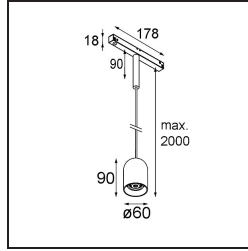

Date
Customer
Project
Type

Placebo Track 48V Suspended Down 60 1x LED 3000K 1-10V Bronze Brushed Anodised

Specifications

Material	13540382
Light Source Type	LED
LED Type	PLACEBO - TCI LED 12x 3030
LED technology	LED PCB
CRI	Min. 90
Colour Temperature	3000K
Lifetime	L80B20 @50,000 Hours
Lamp Included	Yes
Number of Light Sources	1
CIE flux code	24 48 74 53 72
Binning (SDCM)	3
Light Direction	Down
Input Voltage	48Vdc
Luminaire power (W)	7.1
Electrical Class	III
IP Rating	20
Glow wire rating (°C)	960
Dimming Protocol	1-10V
Indoor/Outdoor	Indoor
Application	Ceiling
Mounting	Suspended
Adjustability	Not Applicable
Distance to Lighted Object (m)	0,1
Primary Colour & Primary Finish	Bronze, Brushed Anodised
Gross weight (g)	558.0
Luminous flux per lamp (lm)	625
Efficacy (lm/W)	88
Glare rating	18

Remark

- Glass ball or tube not included
 - Longer suspension cable on request (standard length is 2 meter)
 - This is not a complete product. Placebo Glass or Placebo Tube and Pista track 48V system required.
 - This is not a complete product. Placebo Glass or Placebo Tube and Pista track 48V system required.
 - For installations without dimmer, it is recommended to use 1-10 V luminaires.
-

TM30 & CRI diagram

Light distribution & beam diagram

Optical Accessories

12624038 Glass Tube Down 46 Placebo White Matt

12624238 Glass Tube Down 130 Placebo White Matt

12626038 Glass Ball Down 90 Placebo White Matt