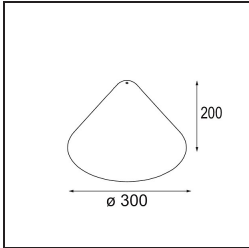

12629017 Shade Douli Placebo Champagne Brushed

12629018 Shade Douli Placebo Bronze Brushed

12629038 Shade Douli Placebo Grey White Matt

12629083 Shade Douli Placebo Black Matt

Choose a required accessory