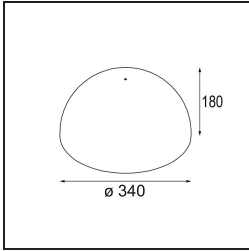

12627038 Shade Sombrero Placebo Grey White Matt

12627083 Shade Sombrero Placebo Black Matt

12628017 Shade Beanie Placebo Champagne Brushed

12628018 Shade Beanie Placebo Bronze Brushed

12628038 Shade Beanie Placebo Grey White Matt

12628083 Shade Beanie Placebo Black Matt