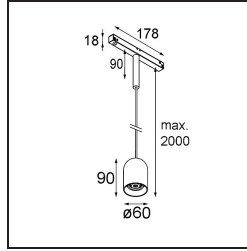

Date
Customer
Project
Type

Placebo Track 48V Suspended Down 60 1x LED 3000K 1-10V Black Brushed Anodised

Specifications

Material	13540381
Light Source Type	LED
LED Type	PLACEBO - TCI LED 12x 3030
LED technology	LED PCB
CRI	Min. 90
Colour Temperature	3000K
Lifetime	L80B20 @50,000 Hours
Lamp Included	Yes
Number of Light Sources	1
CIE flux code	24 48 74 53 72
Binning (SDCM)	3
Light Direction	Down
Input Voltage	48Vdc
Luminaire power (W)	7.1
Electrical Class	III
IP Rating	20
Glow wire rating (°C)	960
Dimming Protocol	1-10V
Indoor/Outdoor	Indoor
Application	Ceiling
Mounting	Suspended
Adjustability	Not Applicable
Distance to Lighted Object (m)	0,1
Primary Colour & Primary Finish	Black, Brushed Anodised
Gross weight (g)	558.0
Luminous flux per lamp (lm)	625
Efficacy (lm/W)	88
Glare rating	18

Remark

- Glass ball or tube not included
 - Longer suspension cable on request (standard length is 2 meter)
 - This is not a complete product. Placebo Glass or Placebo Tube and Pista track 48V system required.
 - This is not a complete product. Placebo Glass or Placebo Tube and Pista track 48V system required.
 - For installations without dimmer, it is recommended to use 1-10 V luminaires.
-

TM30 & CRI diagram

Light distribution & beam diagram

Optical Accessories

12624038 Glass Tube Down 46 Placebo White Matt

12624238 Glass Tube Down 130 Placebo White Matt

12626038 Glass Ball Down 90 Placebo White Matt