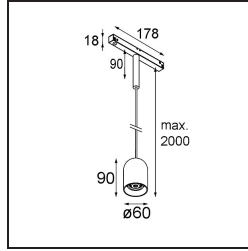

Date
Customer
Project
Type

Placebo Track 48V Suspended Down 60 1x LED 3000K 1-10V Black Brushed Anodised

Specifications

Material	13540381
Light Source Type	LED
LED Type	PLACEBO - TCI LED 12x 3030
LED technology	LED PCB
CRI	Min. 90
Colour Temperature	3000K
Lifetime	L80B20 @50,000 Hours
Lamp Included	Yes
Number of Light Sources	1
CIE flux code	24 48 74 53 72
Binning (SDCM)	3
Light Direction	Down
Input Voltage	48Vdc
Luminaire power (W)	7.1
Electrical Class	III
IP Rating	20
Glow wire rating (°C)	960
Dimming Protocol	1-10V
Indoor/Outdoor	Indoor
Application	Ceiling
Mounting	Suspended
Adjustability	Not Applicable
Distance to Lighted Object (m)	0,1
Primary Colour & Primary Finish	Black, Brushed Anodised
Gross weight (g)	558.0
Luminous flux per lamp (lm)	625
Efficacy (lm/W)	88
Glare rating	18

Remark

- Glass ball or tube not included
 - Longer suspension cable on request (standard length is 2 meter)
 - This is not a complete product. Placebo Glass or Placebo Tube and Pista track 48V system required.
 - This is not a complete product. Placebo Glass or Placebo Tube and Pista track 48V system required.
 - For installations without dimmer, it is recommended to use 1-10 V luminaires.
-

TM30 & CRI diagram

Light distribution & beam diagram

Optical Accessories

12624038 Glass Tube Down 46 Placebo White Matt

12624238 Glass Tube Down 130 Placebo White Matt

12626038 Glass Ball Down 90 Placebo White Matt