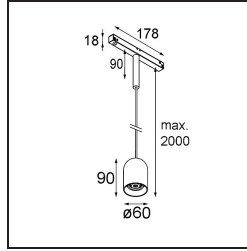

Date
Customer
Project
Type

Placebo Track 48V Suspended Down 60 1x LED 3000K 1-10V Champagne Brushed Anodised

Specifications

Material	13540341
Light Source Type	LED
LED Type	PLACEBO - TCI LED 12x 3030
LED technology	LED PCB
CRI	Min. 90
Colour Temperature	3000K
Lifetime	L80B20 @50,000 Hours
Lamp Included	Yes
Number of Light Sources	1
CIE flux code	24 48 74 53 72
Binning (SDCM)	3
Light Direction	Down
Input Voltage	48Vdc
Luminaire power (W)	7.1
Electrical Class	III
IP Rating	20
Glow wire rating (°C)	960
Dimming Protocol	1-10V
Indoor/Outdoor	Indoor
Application	Ceiling
Mounting	Suspended
Adjustability	Not Applicable
Distance to Lighted Object (m)	0,1
Primary Colour & Primary Finish	Champagne, Brushed Anodised
Gross weight (g)	558.0
Luminous flux per lamp (lm)	625
Efficacy (lm/W)	88
Glare rating	18

Remark

- Glass ball or tube not included
 - Longer suspension cable on request (standard length is 2 meter)
 - This is not a complete product. Placebo Glass or Placebo Tube and Pista track 48V system required.
 - This is not a complete product. Placebo Glass or Placebo Tube and Pista track 48V system required.
 - For installations without dimmer, it is recommended to use 1-10 V luminaires.
-

TM30 & CRI diagram

Light distribution & beam diagram

Optical Accessories

12624038 Glass Tube Down 46 Placebo White Matt

12624238 Glass Tube Down 130 Placebo White Matt

12626038 Glass Ball Down 90 Placebo White Matt