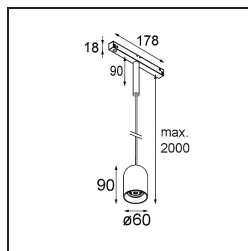

**Specifications**

Material	13540332
Light Source Type	LED
LED Type	PLACEBO - TCI LED 12x 3030
LED technology	LED PCB
CRI	Min. 90
Colour Temperature	3000K
Lifetime	L80B20 @50,000 Hours
Lamp Included	Yes
Number of Light Sources	1
CIE flux code	24 48 74 53 72
Binning (SDCM)	3
Light Direction	Down
Input Voltage	48Vdc
Luminaire power (W)	7.1
Electrical Class	III
IP Rating	20
Glow wire rating (°C)	960
Dimming Protocol	1-10V
Indoor/Outdoor	Indoor
Application	Ceiling
Mounting	Suspended
Adjustability	Not Applicable
Distance to Lighted Object (m)	0,1
Primary Colour & Primary Finish	Black, Structure
Gross weight (g)	558.0
Luminous flux per lamp (lm)	625
Efficacy (lm/W)	88
Glare rating	18

---

Remark

- Glass ball or tube not included
  - Longer suspension cable on request (standard length is 2 meter)
  - This is not a complete product. Placebo Glass or Placebo Tube and Pista track 48V system required.
  - This is not a complete product. Placebo Glass or Placebo Tube and Pista track 48V system required.
  - For installations without dimmer, it is recommended to use 1-10 V luminaires.
-