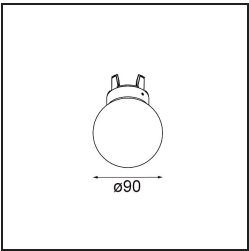

**Specifications**

Material	13540332
Light Source Type	LED
LED Type	PLACEBO - TCI LED 12x 3030
LED technology	LED PCB
CRI	Min. 90
Colour Temperature	3000K
Lifetime	L80B20 @50,000 Hours
Lamp Included	Yes
Number of Light Sources	1
CIE flux code	24 48 74 53 72
Binning (SDCM)	3
Light Direction	Down
Input Voltage	48Vdc
Luminaire power (W)	7.1
Electrical Class	III
IP Rating	20
Glow wire rating (°C)	960
Dimming Protocol	1-10V
Indoor/Outdoor	Indoor
Application	Ceiling
Mounting	Suspended
Adjustability	Not Applicable
Distance to Lighted Object (m)	0,1
Primary Colour & Primary Finish	Black, Structure
Gross weight (g)	558.0
Luminous flux per lamp (lm)	625
Efficacy (lm/W)	88
Glare rating	18

**TM30 & CRI diagram**

**Light distribution & beam diagram**

Diagrams

*Optical Accessories*

12624038 Glass Tube Down 46 Placebo White Matt

12624238 Glass Tube Down 130 Placebo White Matt

12626038 Glass Ball Down 90 Placebo White Matt