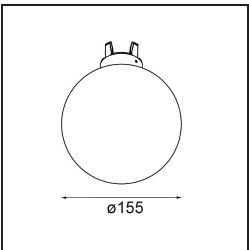

**TM30 & CRI diagram**

**Light distribution & beam diagram**

Diagrams

*Optical Accessories*

12624038 Glass Tube Down 46 Placebo White Matt

12624238 Glass Tube Down 130 Placebo White Matt

12626038 Glass Ball Down 90 Placebo White Matt