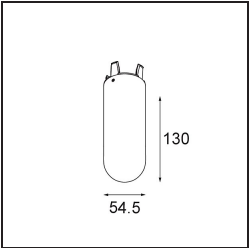

**Specifications**

Material	13540332
Light Source Type	LED
LED Type	PLACEBO - TCI LED 12x 3030
LED technology	LED PCB
CRI	Min. 90
Colour Temperature	3000K
Lifetime	L80B20 @50,000 Hours
Lamp Included	Yes
Number of Light Sources	1
CIE flux code	24 48 74 53 72
Binning (SDCM)	3
Light Direction	Down
Input Voltage	48Vdc
Luminaire power (W)	7.1
Electrical Class	III
IP Rating	20
Glow wire rating (°C)	960
Dimming Protocol	1-10V
Indoor/Outdoor	Indoor
Application	Ceiling
Mounting	Suspended
Adjustability	Not Applicable
Distance to Lighted Object (m)	0,1
Primary Colour & Primary Finish	Black, Structure
Gross weight (g)	558.0
Luminous flux per lamp (lm)	625
Efficacy (lm/W)	88
Glare rating	18

**TM30 & CRI diagram**

**Light distribution & beam diagram**

Diagrams

*Optical Accessories*

12624038 Glass Tube Down 46 Placebo White Matt

12624238 Glass Tube Down 130 Placebo White Matt

12626038 Glass Ball Down 90 Placebo White Matt