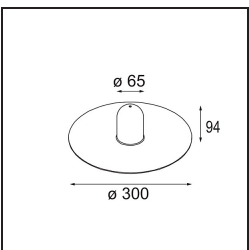

Decorative Accessories

12627017 Shade Sombrero Placebo Champagne Brushed

12627018 Shade Sombrero Placebo Bronze Brushed