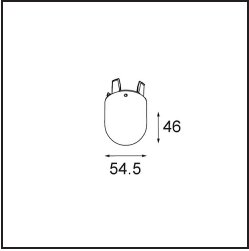

---

Remark

- Glass ball or tube not included
  - Longer suspension cable on request (standard length is 2 meter)
  - This is not a complete product. Placebo Glass or Placebo Tube and Pista track 48V system required.
  - This is not a complete product. Placebo Glass or Placebo Tube and Pista track 48V system required.
  - For installations without dimmer, it is recommended to use 1-10 V luminaires.
-

**TM30 & CRI diagram**

**Light distribution & beam diagram**

Diagrams

*Optical Accessories*

12624038 Glass Tube Down 46 Placebo White Matt

12624238 Glass Tube Down 130 Placebo White Matt

12626038 Glass Ball Down 90 Placebo White Matt