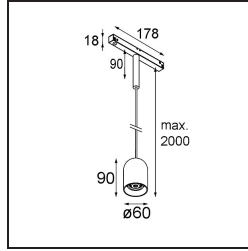

Date
Customer
Project
Type

Placebo Track 48V Suspended Down 60 1x LED 3000K 1-10V White Structure

Specifications

Material	13540309
Light Source Type	LED
LED Type	PLACEBO - TCI LED 12x 3030
LED technology	LED PCB
CRI	Min. 90
Colour Temperature	3000K
Lifetime	L80B20 @50,000 Hours
Lamp Included	Yes
Number of Light Sources	1
CIE flux code	24 48 74 53 72
Binning (SDCM)	3
Light Direction	Down
Input Voltage	48Vdc
Luminaire power (W)	7.1
Electrical Class	III
IP Rating	20
Glow wire rating (°C)	960
Dimming Protocol	1-10V
Indoor/Outdoor	Indoor
Application	Ceiling
Mounting	Suspended
Adjustability	Not Applicable
Distance to Lighted Object (m)	0,1
Primary Colour & Primary Finish	White, Structure
Gross weight (g)	558.0
Luminous flux per lamp (lm)	625
Efficacy (lm/W)	88
Glare rating	18

Remark

- Glass ball or tube not included
 - Longer suspension cable on request (standard length is 2 meter)
 - This is not a complete product. Placebo Glass or Placebo Tube and Pista track 48V system required.
 - This is not a complete product. Placebo Glass or Placebo Tube and Pista track 48V system required.
 - For installations without dimmer, it is recommended to use 1-10 V luminaires.
-

TM30 & CRI diagram

Light distribution & beam diagram

Optical Accessories

12624038 Glass Tube Down 46 Placebo White Matt

12624238 Glass Tube Down 130 Placebo White Matt

12626038 Glass Ball Down 90 Placebo White Matt